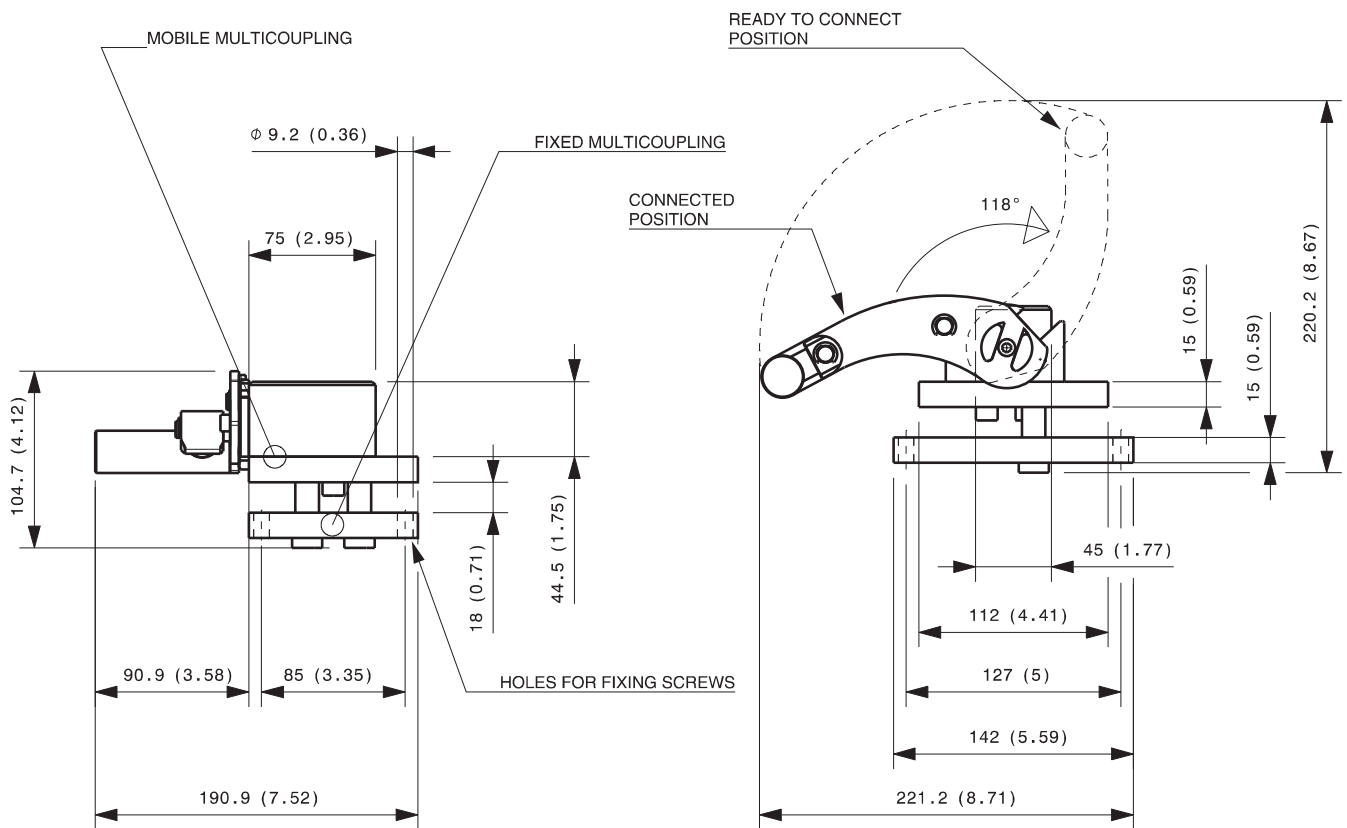

GRE6 6B

Previous description	CS9 (A)	CS12 (B)
Body size	3/8"	1/2"
GRE6-12		6

DRAWING

CONFIGURATIONS

Possible configurations	
Pos	Coupling size
ALL	CS12

MultiCoupling (couplings included)		
Code	Name	Description
870020005	MULTI COMPLETE GRE6 6B	6 CS12 1/4 BSP
870020105	MULTI FIX GRE6 6B	6 CS12 1/4 BSP
870020111	MULTI FIX GRE6 4B	4 CS12 1/2 BSP
870020118	MULTI FIX GRE6 6B	6 CS12 1/2 BSP
870020205	MULTI MOBILE GRE6 6B	6 CS12 1/4 BSP
870020211	MULTI MOBILE GRE6 4B	4 CS12 1/2 BSP

MultiCoupling spare parts (couplings not included)		
Code	Name	Description
806000090	MULTI FIX EMPTY GRE6 6B	
806000091	MULTI MOBILE EMPTY GRE6 6B	
815606033	PARKING STATION MOBILE MULTICOUPLING GRE 100x45	
815701059	SPARE KIT LEVER GROUP GRE 125x95	

Fixed and mobile multicoupling

0,7 Kg and 1,6 Kg

Dimensions in millimeters (inch)

Parking station for mobile multicoupling

0,6 Kg