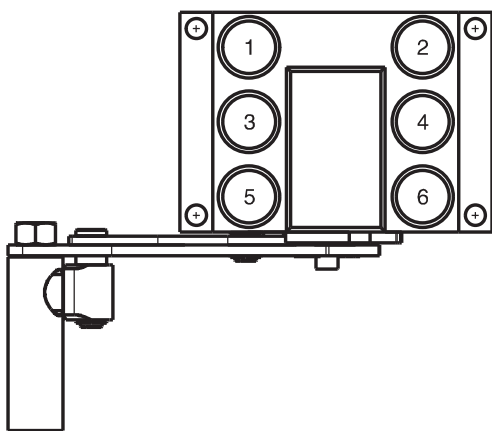

GRE6 6B

Previous description	CS9 (A)	CS12 (B)
Body size	3/8"	1/2"
GRE6-12		6

DRAWING

CONFIGURATIONS

Possible configurations	
Pos	Coupling size
ALL	CS12

MultiCoupling (couplings included)		
Code	Name	Description
870020005	MULTI COMPLETE GRE6 6B	6 CS12 1/4 BSP
870020105	MULTI FIX GRE6 6B	6 CS12 1/4 BSP
870020111	MULTI FIX GRE6 4B	4 CS12 1/2 BSP
870020118	MULTI FIX GRE6 6B	6 CS12 1/2 BSP
870020205	MULTI MOBILE GRE6 6B	6 CS12 1/4 BSP
870020211	MULTI MOBILE GRE6 4B	4 CS12 1/2 BSP

MultiCoupling spare parts (couplings not included)		
Code	Name	Description
806000090	MULTI FIX EMPTY GRE6 6B	
806000091	MULTI MOBILE EMPTY GRE6 6B	
815606033	PARKING STATION MOBILE MULTICOUPLING GRE 100x45	
815701059	SPARE KIT LEVER GROUP GRE 125x95	

Fixed and mobile multicoupling

0,7 Kg and 1,6 Kg

Dimensions in millimeters (inch)

Parking station for mobile multicoupling

0,6 Kg