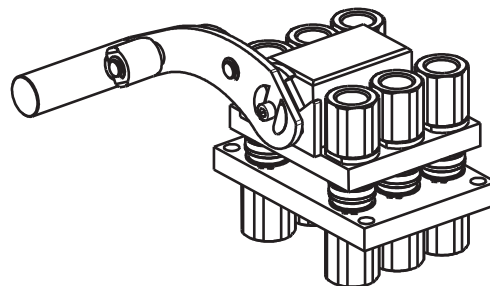

GRE6 6B

Previous description	CS9 (A)	CS12 (B)
Body size	3/8"	1/2"
GRE6-12		6

DRAWING

CONFIGURATIONS

Possible configurations	
Pos	Coupling size
ALL	CS12

MultiCoupling (couplings included)		
Code	Name	Description
870020005	MULTI COMPLETE GRE6 6B	6 CS12 1/4 BSP
870020105	MULTI FIX GRE6 6B	6 CS12 1/4 BSP
870020111	MULTI FIX GRE6 4B	4 CS12 1/2 BSP
870020118	MULTI FIX GRE6 6B	6 CS12 1/2 BSP
870020205	MULTI MOBILE GRE6 6B	6 CS12 1/4 BSP
870020211	MULTI MOBILE GRE6 4B	4 CS12 1/2 BSP

MultiCoupling spare parts (couplings not included)		
Code	Name	Description
806000090	MULTI FIX EMPTY GRE6 6B	
806000091	MULTI MOBILE EMPTY GRE6 6B	
815606033	PARKING STATION MOBILE MULTICOUPLING GRE 100x45	
815701059	SPARE KIT LEVER GROUP GRE 125x95	

Fixed and mobile multicoupling

0,7 Kg and 1,6 Kg

Dimensions in millimeters (inch)

Parking station for mobile multicoupling

0,6 Kg