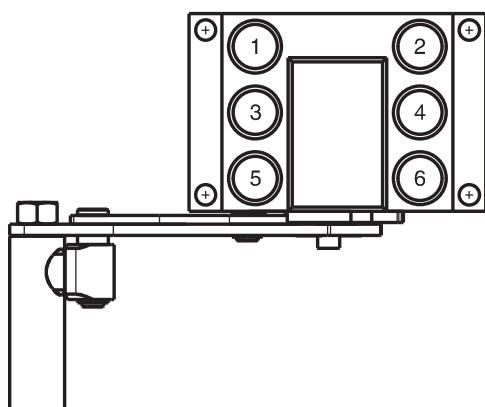

GRE6 6A

Previous description	CS9 (A)	CS12 (B)
Body size	3/8"	1/2"
GRE6-9	6	

DRAWING

CONFIGURATIONS

Possible configurations	
Pos	Coupling size
ALL	CS9

MultiCoupling (couplings included)		
Code	Name	Description
870020117	MULTI FIX GRE6 6A	6 CS9 3/8 BSP
870020217	MULTI MOBILE GRE6 6A	6 CS9 3/8 BSP

MultiCoupling spare parts (couplings not included)		
Code	Name	
806000024	MULTI FIX EMPTY GRE6 6A	
806000025	MULTI MOBILE EMPTY GRE6 6A	
815606033	PARKING STATION MOBILE MULTICOUPLING GRE 100x45	
815701059	SPARE KIT LEVER GROUP GRE 125x95	

Custom configurations available upon request

Fixed and mobile multicoupling

0,6 Kg and 1,5 Kg

Dimensions in millimeters (inch)

Parking station for mobile multicoupling

0,6 Kg