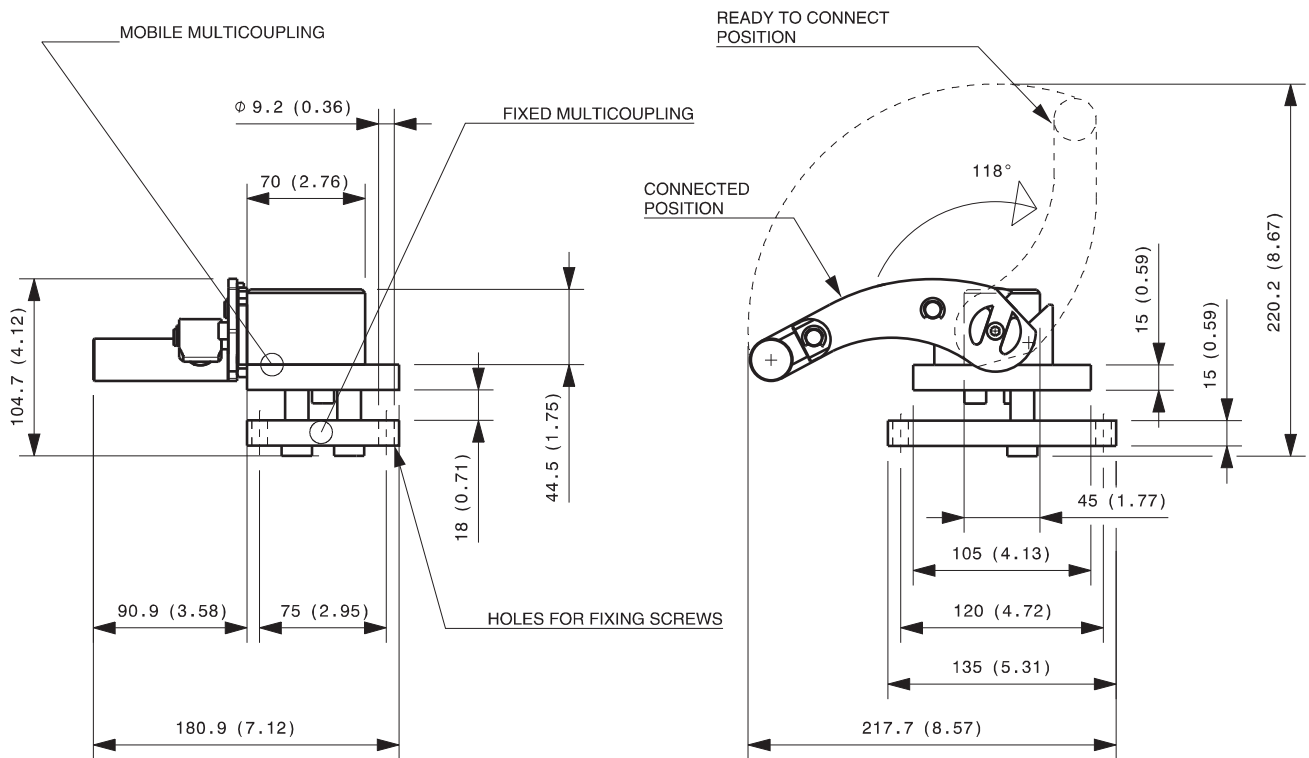

GRE6 6A

Previous description	CS9 (A)	CS12 (B)
Body size	3/8"	1/2"
GRE6-9	6	

DRAWING

CONFIGURATIONS

Possible configurations	
Pos	Coupling size
ALL	CS9

MultiCoupling (couplings included)		
Code	Name	Description
870020117	MULTI FIX GRE6 6A	6 CS9 3/8 BSP
870020217	MULTI MOBILE GRE6 6A	6 CS9 3/8 BSP

MultiCoupling spare parts (couplings not included)		
Code	Name	
806000024	MULTI FIX EMPTY GRE6 6A	
806000025	MULTI MOBILE EMPTY GRE6 6A	
815606033	PARKING STATION MOBILE MULTICOUPLING GRE 100x45	
815701059	SPARE KIT LEVER GROUP GRE 125x95	

Custom configurations available upon request

Fixed and mobile multicoupling

0,6 Kg and 1,5 Kg

Dimensions in millimeters (inch)

Parking station for mobile multicoupling

0,6 Kg