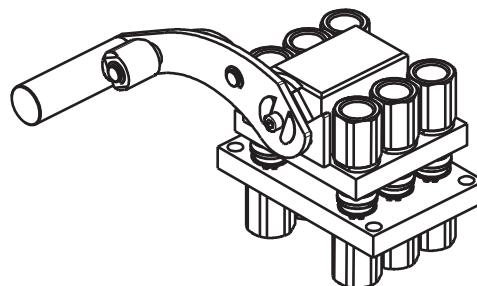

GRE6 6A

Previous description	CS9 (A)	CS12 (B)
Body size	3/8"	1/2"
GRE6-9	6	

DRAWING

CONFIGURATIONS

Possible configurations	
Pos	Coupling size
ALL	CS9

MultiCoupling (couplings included)		
Code	Name	Description
870020117	MULTI FIX GRE6 6A	6 CS9 3/8 BSP
870020217	MULTI MOBILE GRE6 6A	6 CS9 3/8 BSP

MultiCoupling spare parts (couplings not included)		
Code	Name	
806000024	MULTI FIX EMPTY GRE6 6A	
806000025	MULTI MOBILE EMPTY GRE6 6A	
815606033	PARKING STATION MOBILE MULTICOUPLING GRE 100x45	
815701059	SPARE KIT LEVER GROUP GRE 125x95	

Custom configurations available upon request

Fixed and mobile multicoupling

0,6 Kg and 1,5 Kg

Dimensions in millimeters (inch)

Parking station for mobile multicoupling

0,6 Kg