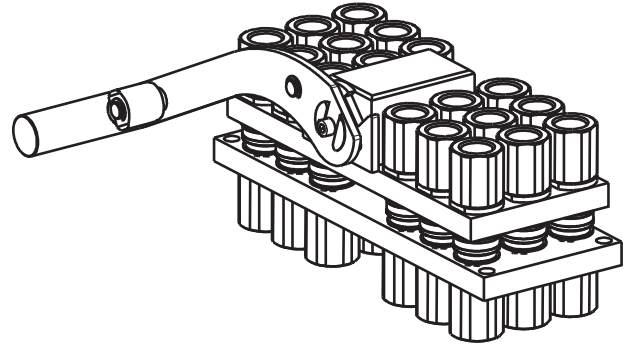

GRE18 18B

Previous description

Body size

CS9 (A)
3/8"

CS12 (B)
1/2"

GRE18-12

Stucchi®

DRAWING

CONFIGURATIONS

Possible configurations

Pos	Coupling size
ALL	CS12

MultiCoupling (couplings included)

Code	Name	Description
870020121	MULTI FIX GRE18 18B	18 CS12 1/2 BSP
870020221	MULTI MOBILE GRE18 18B	18 CS12 1/2 BSP

Custom configurations available upon request

Fixed and mobile multicoupling

1 Kg and 2 Kg

Dimensions in millimeters (inch)

Parking station for mobile multicoupling

0,6 Kg