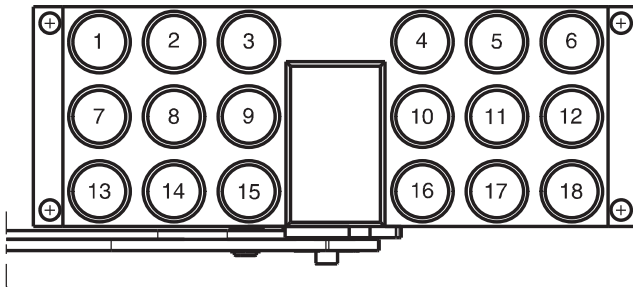

GRE18 18B

Previous description

Body size

CS9 (A)
3/8"

CS12 (B)
1/2"

GRE18-12

Stucchi®

DRAWING

CONFIGURATIONS

Possible configurations

Pos	Coupling size
ALL	CS12

MultiCoupling (couplings included)

Code	Name	Description
870020121	MULTI FIX GRE18 18B	18 CS12 1/2 BSP
870020221	MULTI MOBILE GRE18 18B	18 CS12 1/2 BSP

Custom configurations available upon request

Fixed and mobile multicoupling

1 Kg and 2 Kg

Dimensions in millimeters (inch)

Parking station for mobile multicoupling

0,6 Kg