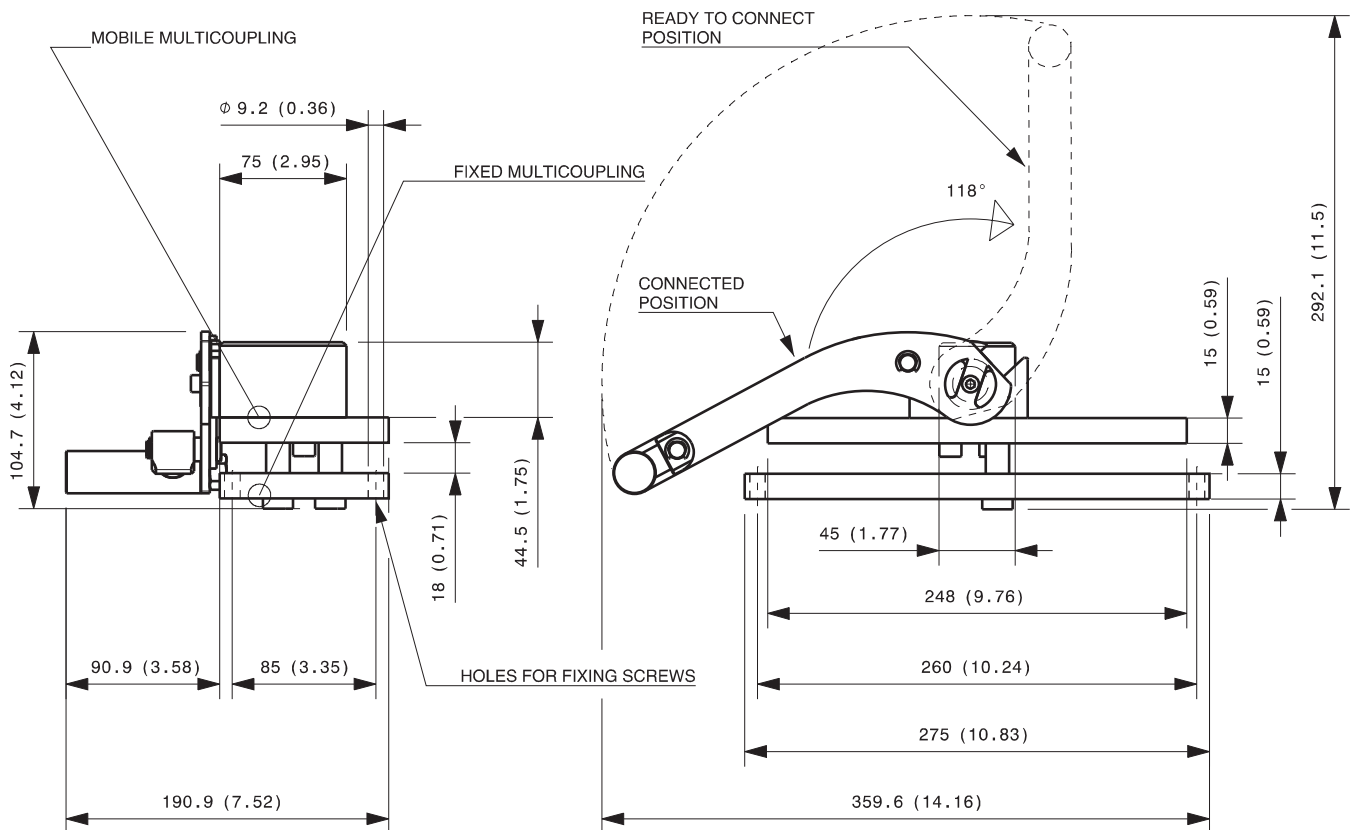

GRE18 18B

Previous description

Body size

CS9 (A)
3/8"

CS12 (B)
1/2"

GRE18-12

Stucchi®

DRAWING

CONFIGURATIONS

Possible configurations

Pos	Coupling size
ALL	CS12

MultiCoupling (couplings included)

Code	Name	Description
870020121	MULTI FIX GRE18 18B	18 CS12 1/2 BSP
870020221	MULTI MOBILE GRE18 18B	18 CS12 1/2 BSP

MultiCoupling spare parts (couplings not included)

Code	Name
806000028	MULTI FIX EMPTY GRE18 18B
806000029	MULTI MOBILE EMPTY GRE18 18B
815606033	PARKING STATION MOBILE MULTICOUPLING GRE 100x45
815701078	SPARE KIT LEVER GROUP GRE 200x95

Custom configurations available upon request

Fixed and mobile multicoupling

1 Kg and 2 Kg

Dimensions in millimeters (inch)

Parking station for mobile multicoupling

0,6 Kg