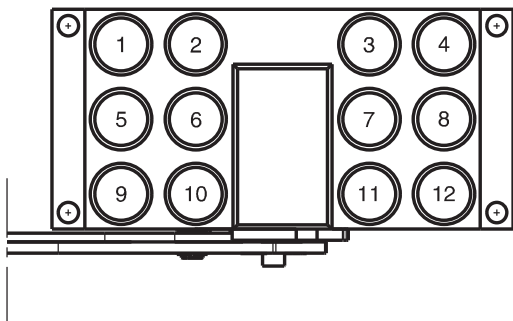

GRE12 12B

Previous description

Body size

GRE12-12

CS9 (A)

3/8"

CS12 (B)

1/2"

12

Stucchi®

DRAWING

CONFIGURATIONS

Possible configurations

Pos	Coupling size
ALL	CS12

MultiCoupling (couplings included)

Code	Name	Description
870020109	MULTI FIX GRE12 12B	12 CS12 1/2 BSP
870020209	MULTI MOBILE GRE12 12B	12 CS12 1/2 BSP