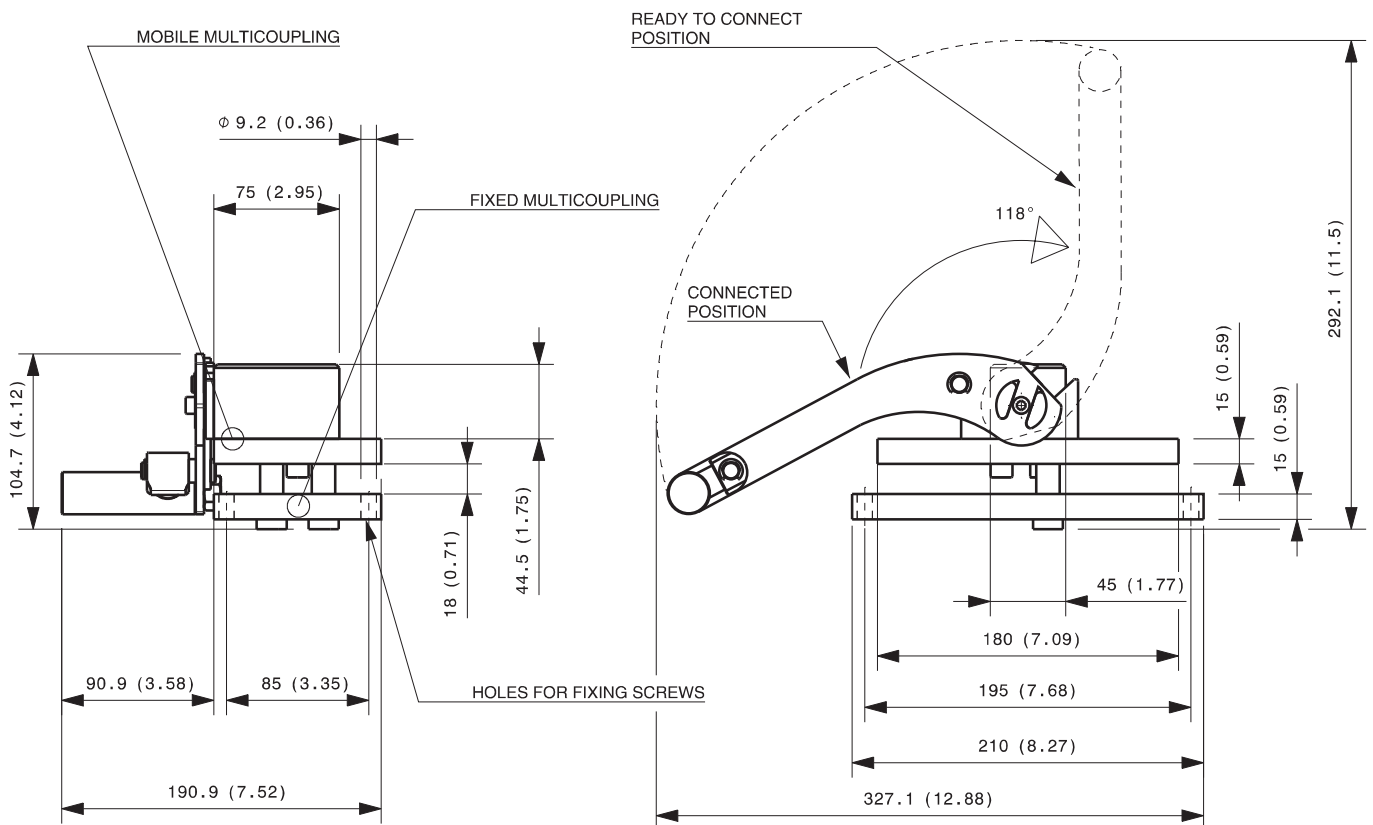

GRE12 12B

Previous description

Body size

GRE12-12

CS9 (A)

3/8"

CS12 (B)

1/2"

12

Stucchi®

DRAWING

CONFIGURATIONS

Possible configurations

Pos	Coupling size
ALL	CS12

MultiCoupling (couplings included)

Code	Name	Description
870020109	MULTI FIX GRE12 12B	12 CS12 1/2 BSP
870020209	MULTI MOBILE GRE12 12B	12 CS12 1/2 BSP

Custom configurations available upon request

Fixed and mobile multicoupling

0,8 Kg and 1,8 Kg

Dimensions in millimeters (inch)

Parking station for mobile multicoupling

0,6 Kg