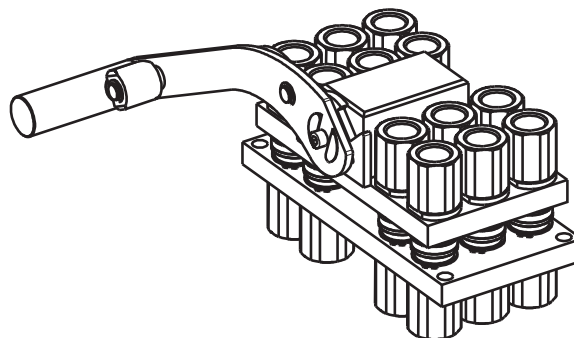

GRE12 12B

Previous description

Body size

GRE12-12

CS9 (A)

3/8"

CS12 (B)

1/2"

12

Stucchi®

DRAWING