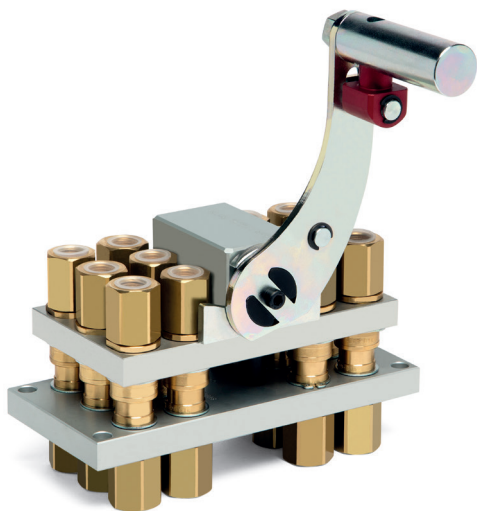

GRE12 12B

Previous description

Body size

GRE12-12

CS9 (A)

3/8"

CS12 (B)

1/2"

12

Stucchi®

DRAWING

CONFIGURATIONS

Possible configurations

Pos	Coupling size
ALL	CS12

MultiCoupling (couplings included)

Code	Name	Description
870020109	MULTI FIX GRE12 12B	12 CS12 1/2 BSP
870020209	MULTI MOBILE GRE12 12B	12 CS12 1/2 BSP

MultiCoupling spare parts (couplings not included)

Code	Name
806000026	MULTI FIX EMPTY GRE12 12B
806000027	MULTI MOBILE EMPTY GRE12 12B
815606033	PARKING STATION MOBILE MULTICOUPLING GRE 100x45
815701078	SPARE KIT LEVER GROUP GRE 200x95

Custom configurations available upon request

Fixed and mobile multicoupling

0,8 Kg and 1,8 Kg

Dimensions in millimeters (inch)

Parking station for mobile multicoupling

0,6 Kg