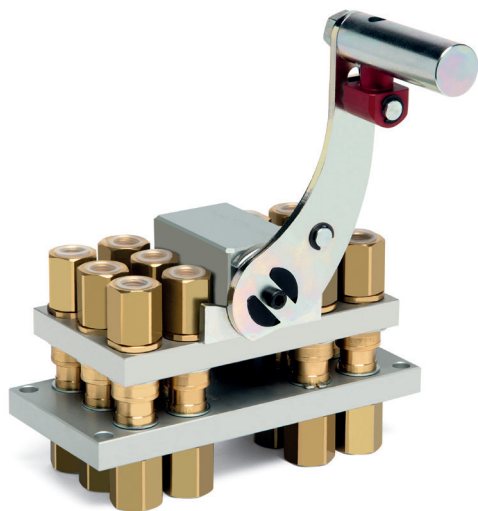

# GRE12 12A

Previous description	CS9 (A)	CS12 (B)
Body size	3/8"	1/2"
GRE12-9	12	

## CONFIGURATIONS

Possible configurations	
Pos	Coupling size
ALL	CS9

MultiCoupling (couplings included)		
Code	Name	Description
870020010	MULTI COMPLETE GRE12 12A	12 CS9 3/8 NPT
870020112	MULTI FIX GRE12 8A	8 CS9 1/2 BSP
870020208	MULTI MOBILE GRE12 12A	12 CS9 3/8 NPT
870020212	MULTI MOBILE GRE12 8A	8 CS9 1/2 BSP