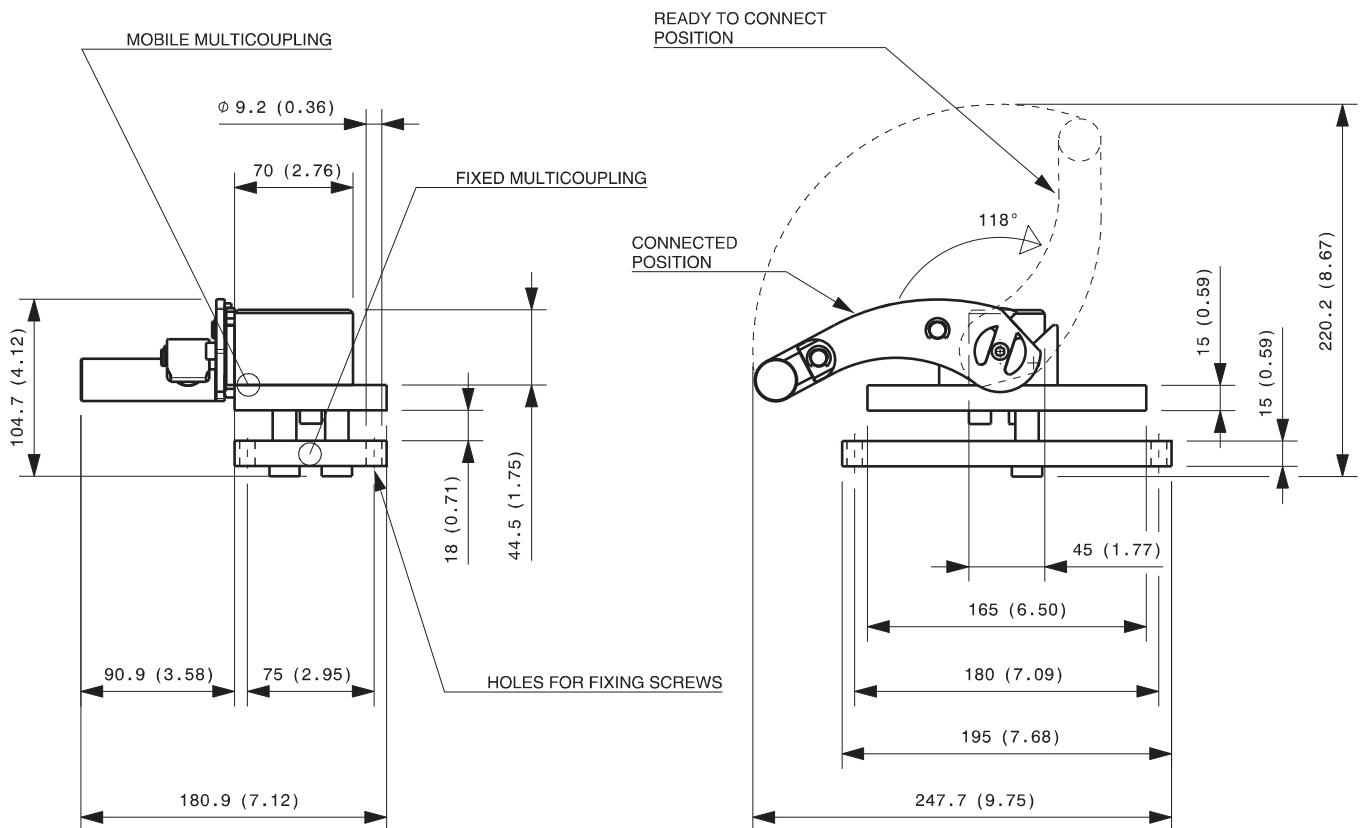

# GRE12 12A

Previous description	CS9 (A)	CS12 (B)
Body size	3/8"	1/2"
GRE12-9	12	

## DRAWING

## CONFIGURATIONS

Possible configurations	
Pos	Coupling size
ALL	CS9

MultiCoupling (couplings included)		
Code	Name	Description
870020010	MULTI COMPLETE GRE12 12A	12 CS9 3/8 NPT
870020112	MULTI FIX GRE12 8A	8 CS9 1/2 BSP
870020208	MULTI MOBILE GRE12 12A	12 CS9 3/8 NPT
870020212	MULTI MOBILE GRE12 8A	8 CS9 1/2 BSP

## Fixed and mobile multicoupling

0,7 Kg and 1,6 Kg

Dimensions in millimeters (inch)