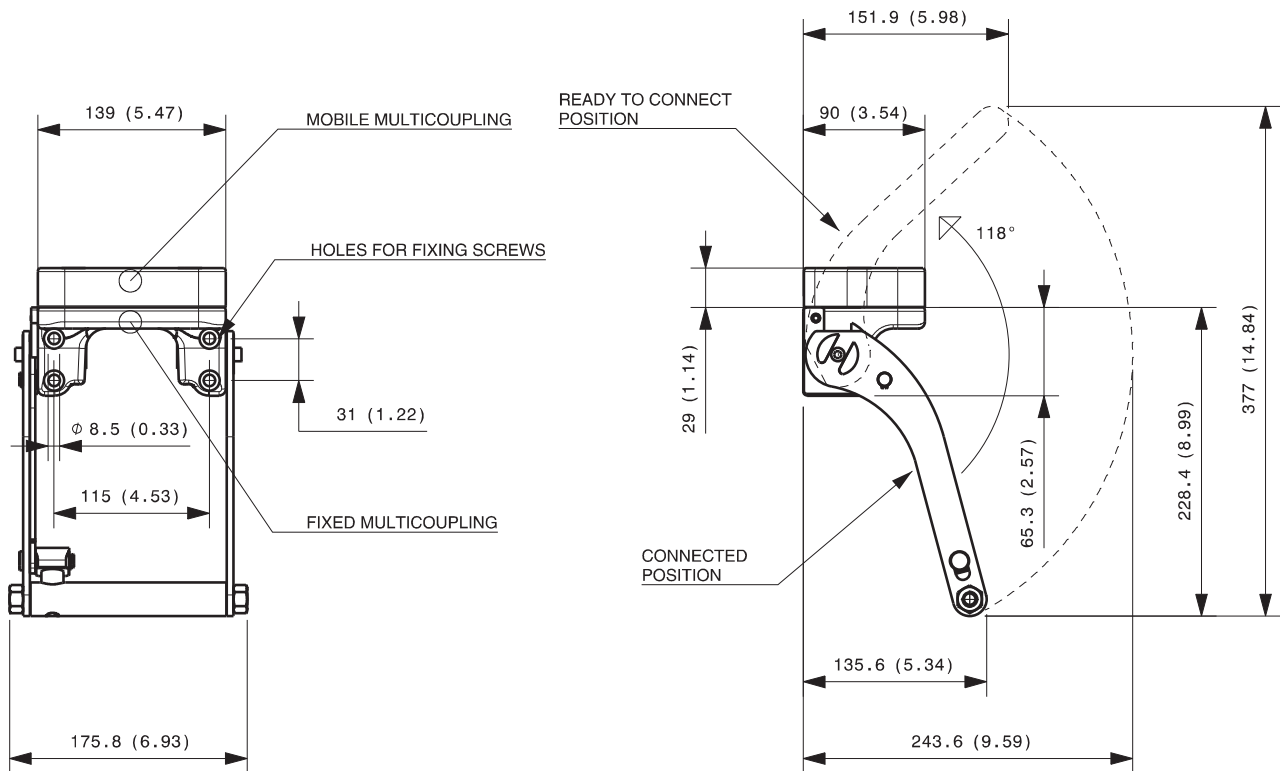

## DRAWING

## CONFIGURATIONS

Pos	Possible configurations	
	Coupling size	Predisposition for electrical connector
1	FAP9AZN	-
2	FAP9AZN	-
3	FAP9AZN	-
4	FAP9AZN	-
5	FAP9AZN	YES
6	FAP9AZN	YES

MultiCoupling (couplings included)		
Code	Name	Description
870000074	MULTI COMPLETE GR6 5A	5 FAP9A 3/8 BSP - CAP
870000075	MULTI COMPLETE GR6 6A	6 FAP9A 1/2 BSP - CAP
870000079	MULTI COMPLETE GR6 6A	6 FAP9A 3/8 BSP - CAP
870000080	MULTI COMPLETE GR6 4A	4 FAP9A 1/2 BSP - CAP
870000081	MULTI COMPLETE GR6 4A-2EC	4 FAP9A L15 - 2EC7 - CAP
870000086	MULTI COMPLETE GR6 4A-1EC	4 FAP9A 1/2 NPT - 1EC7 - CAP
870015096	MULTI COMPLETE GR6 5A	5 FAP9A 1/4 BSP - CAP
870000172	MULTI FIX GR6 2A	2 FAP9A 3/8 BSP
870000174	MULTI FIX GR6 5A	5 FAP9A 3/8 BSP
870000179	MULTI FIX GR6 6A	6 FAP9A 3/8 BSP
870000180	MULTI FIX GR6 4A	4 FAP9A 1/2 BSP
870000185	MULTI FIX GR6 4A	3 FAP9A 1/4 SAE - 1 FAP9A 3/8 SAE
870000187	MULTI FIX GR6 6A	6 FAP9A 1/2 NPT
870016144	MULTI FIX GR6 4A	4 FAP9A 3/8 BSP
870000273	MULTI MOBILE GR6 5A	5 FAP9A 3/8 BSP
870000275	MULTI MOBILE GR6 6A	6 FAP9A 1/2 BSP
870000279	MULTI MOBILE GR6 6A	6 FAP9A 3/8 BSP
870000280	MULTI MOBILE GR6 4A	4 FAP9A 1/2 BSP
870000285	MULTI MOBILE GR6 4A	3 FAP9A 1/4 SAE - 1 FAP9A 3/8 SAE
870000287	MULTI MOBILE GR6 6A	6 FAP9A 1/2 NPT

## Fixed and mobile multicoupling

3,7 Kg and 1,5 Kg

Dimensions in millimeters (inch)