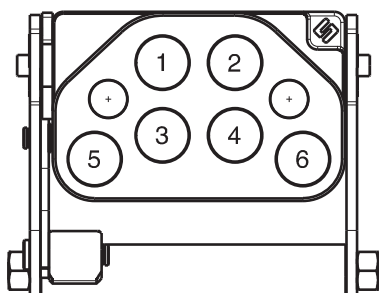

CONFIGURATIONS

Pos	Possible configurations	
	Coupling size	Predisposition for electrical connector
1	FAP9AZN	-
2	FAP9AZN	-
3	FAP9AZN	-
4	FAP9AZN	-
5	FAP9AZN	YES
6	FAP9AZN	YES

MultiCoupling (couplings included)		
Code	Name	Description
870000074	MULTI COMPLETE GR6 5A	5 FAP9A 3/8 BSP - CAP
870000075	MULTI COMPLETE GR6 6A	6 FAP9A 1/2 BSP - CAP
870000079	MULTI COMPLETE GR6 6A	6 FAP9A 3/8 BSP - CAP
870000080	MULTI COMPLETE GR6 4A	4 FAP9A 1/2 BSP - CAP
870000081	MULTI COMPLETE GR6 4A-2EC	4 FAP9A L15 - 2EC7 - CAP
870000086	MULTI COMPLETE GR6 4A-1EC	4 FAP9A 1/2 NPT - 1EC7 - CAP
870015096	MULTI COMPLETE GR6 5A	5 FAP9A 1/4 BSP - CAP
870000172	MULTI FIX GR6 2A	2 FAP9A 3/8 BSP
870000174	MULTI FIX GR6 5A	5 FAP9A 3/8 BSP
870000179	MULTI FIX GR6 6A	6 FAP9A 3/8 BSP
870000180	MULTI FIX GR6 4A	4 FAP9A 1/2 BSP
870000185	MULTI FIX GR6 4A	3 FAP9A 1/4 SAE - 1 FAP9A 3/8 SAE
870000187	MULTI FIX GR6 6A	6 FAP9A 1/2 NPT
870016144	MULTI FIX GR6 4A	4 FAP9A 3/8 BSP
870000273	MULTI MOBILE GR6 5A	5 FAP9A 3/8 BSP
870000275	MULTI MOBILE GR6 6A	6 FAP9A 1/2 BSP
870000279	MULTI MOBILE GR6 6A	6 FAP9A 3/8 BSP
870000280	MULTI MOBILE GR6 4A	4 FAP9A 1/2 BSP
870000285	MULTI MOBILE GR6 4A	3 FAP9A 1/4 SAE - 1 FAP9A 3/8 SAE
870000287	MULTI MOBILE GR6 6A	6 FAP9A 1/2 NPT

MultiCoupling spare parts (couplings not included)	
Code	Name
806000262	MULTI FIX EMPTY GR6 6A-2EC
806000263	MULTI MOBILE EMPTY GR6 6A-2EC
815606248	CAP FIX MULTICOUPLING GR 139x90
815606249	PARKING STATION MOBILE MULTICOUPLING GR 140x100
815701052	SPARE KIT LEVER GROUP GR 200x176

Custom configurations available upon request