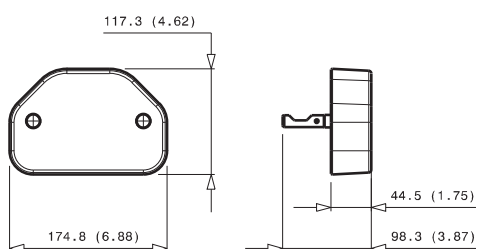

Custom configurations available upon request

Fixed and mobile multicoupling

5,8 Kg and 2,8 Kg

Dimensions in millimeters (inch)

Cap for fixed multicoupling 1,1 Kg

Parking station for mobile multicoupling 2,2 Kg