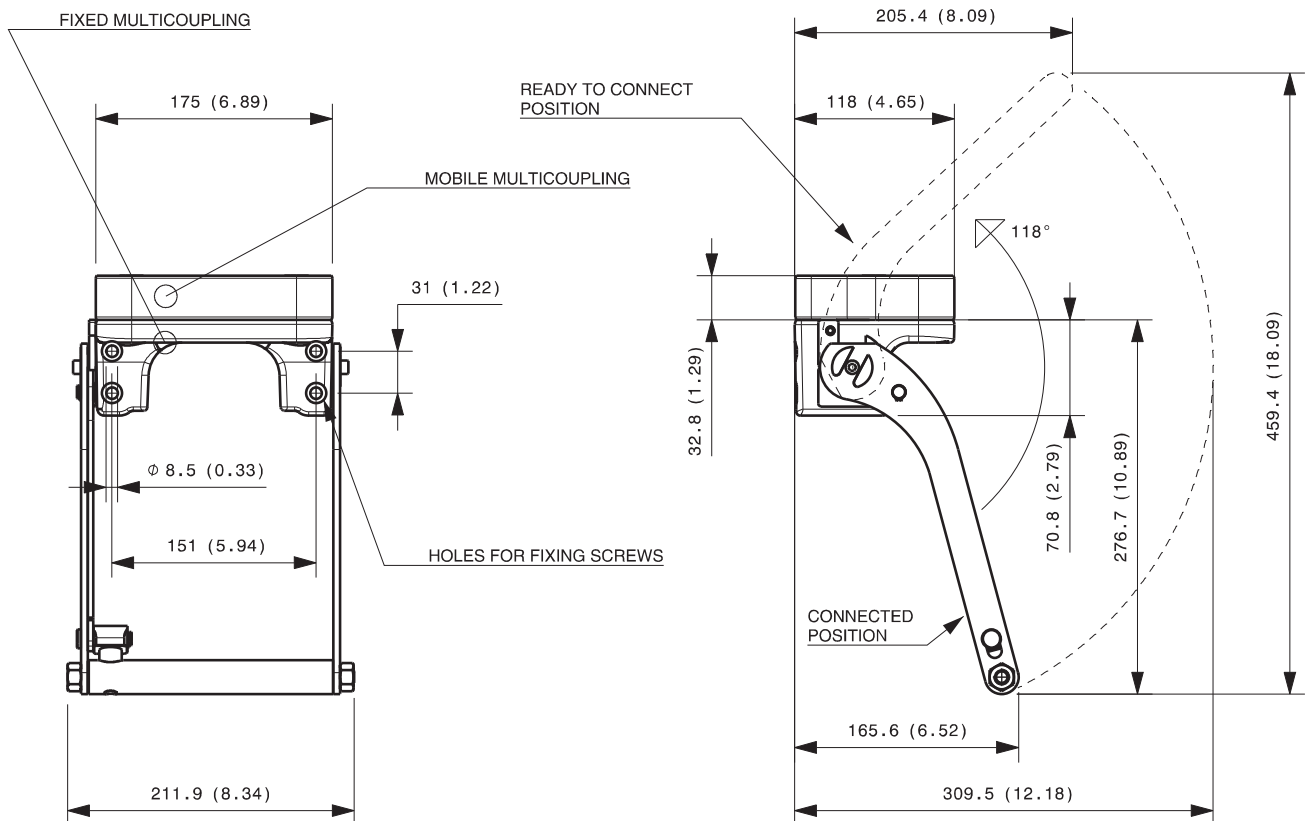

GR6 3A-1B-1C-1D-2EC

Previous description	Max. Resistance Body size	FAP9 (A) 3/8"	FAP13 (B) 1/2"	FAP15 (C) 5/8"	FAP17 (D) 3/4"	FAP21 (E) 1"	FAP30 (G) 1-1/2"
GRC6ZN	23000 N	3 D	1	1	1		

DRAWING

CONFIGURATIONS

Possible configurations		
Pos	Coupling size	Predisposition for electrical connector
1	FAP17ZN	-
2	FAP15ZN	-
3	FAP13ZN	-
4	FAP9DZN	-
5	FAP9DZN	YES
6	FAP9DZN	YES

MultiCoupling (couplings included)		
Code	Name	Description
870016017	MULTI COMPLETE GR6 3A-1B-1C-1D	3 FAP9D 3/8 BSP - 1 FAP13 1/2 BSP - 1 FAP15 3/4 BSP - 1 FAP17 1 BSP - CAP
870016117	MULTI FIX GR6 3A-1B-1C-1D	3 FAP9D 3/8 BSP - 1 FAP13 1/2 BSP - 1 FAP15 3/4 BSP - 1 FAP17 1 BSP
870016123	MULTI FIX GR6 3A-1B-1C-1D	3 FAP9D 3/8 SAE - 1 FAP13 1/2 SAE - 1 FAP15 3/4 SAE - 1 FAP17 1 SAE
870016217	MULTI MOBILE GR6 3A-1B-1C-1D	3 FAP9D 3/8 BSP - 1 FAP13 1/2 BSP - 1 FAP15 3/4 BSP - 1 FAP17 1 BSP
870016223	MULTI MOBILE GR6 3A-1B-1C-1D	3 FAP9D 3/8 SAE - 1 FAP13 1/2 SAE - 1 FAP15 3/4 SAE - 1 FAP17 1 SAE

MultiCoupling spare parts (couplings not included)	
Code	Name
806000296	MULTI FIX EMPTY GR6 3A-1B-1C-1D-2EC
806000297	MULTI MOBILE EMPTY GR6 3A-1B-1C-1D-2EC
815606258	CAP FIX MULTICOUPLING GR 175x117 V01
815606259	PARKING STATION MOBILE MULTICOUPLING GR 180x120 V01
815700999	SPARE KIT LEVER GROUP GR 250x212

Custom configurations available upon request

Fixed and mobile multicoupling

5,8 Kg and 2,8 Kg

Dimensions in millimeters (inch)

Cap for fixed multicoupling 1,1 Kg

Parking station for mobile multicoupling 2,2 Kg