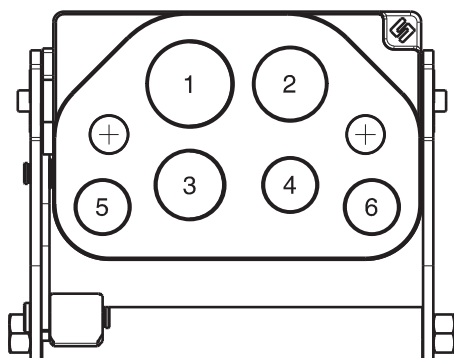

GR6 3A-1B-1C-1D-2EC

Previous description	Max. Resistance Body size	FAP9 (A) 3/8"	FAP13 (B) 1/2"	FAP15 (C) 5/8"	FAP17 (D) 3/4"	FAP21 (E) 1"	FAP30 (G) 1-1/2"
GRC6ZN	23000 N	3 D	1	1	1		

DRAWING

CONFIGURATIONS

Possible configurations		
Pos	Coupling size	Predisposition for electrical connector
1	FAP17ZN	-
2	FAP15ZN	-
3	FAP13ZN	-
4	FAP9DZN	-
5	FAP9DZN	YES
6	FAP9DZN	YES

MultiCoupling (couplings included)		
Code	Name	Description
870016017	MULTI COMPLETE GR6 3A-1B-1C-1D	3 FAP9D 3/8 BSP - 1 FAP13 1/2 BSP - 1 FAP15 3/4 BSP - 1 FAP17 1 BSP - CAP
870016117	MULTI FIX GR6 3A-1B-1C-1D	3 FAP9D 3/8 BSP - 1 FAP13 1/2 BSP - 1 FAP15 3/4 BSP - 1 FAP17 1 BSP
870016123	MULTI FIX GR6 3A-1B-1C-1D	3 FAP9D 3/8 SAE - 1 FAP13 1/2 SAE - 1 FAP15 3/4 SAE - 1 FAP17 1 SAE
870016217	MULTI MOBILE GR6 3A-1B-1C-1D	3 FAP9D 3/8 BSP - 1 FAP13 1/2 BSP - 1 FAP15 3/4 BSP - 1 FAP17 1 BSP
870016223	MULTI MOBILE GR6 3A-1B-1C-1D	3 FAP9D 3/8 SAE - 1 FAP13 1/2 SAE - 1 FAP15 3/4 SAE - 1 FAP17 1 SAE

Custom configurations available upon request

Fixed and mobile multicoupling

5,8 Kg and 2,8 Kg

Dimensions in millimeters (inch)

Cap for fixed multicoupling 1,1 Kg

Parking station for mobile multicoupling 2,2 Kg