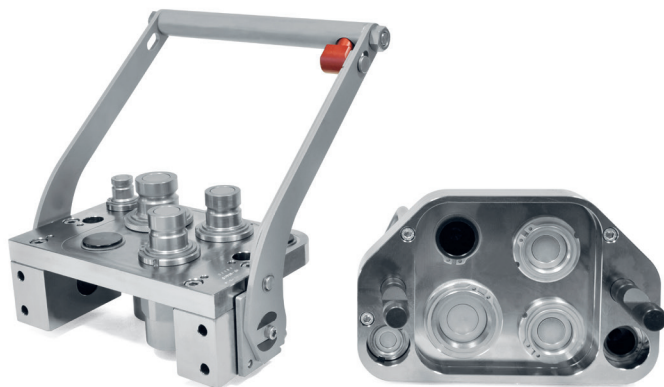

GR6 2A-1B-2D-1E-3EC

Previous description	Max. Resistance Body size	FAP9 (A) 3/8"	FAP13 (B) 1/2"	FAP15 (C) 5/8"	FAP17 (D) 3/4"	FAP21 (E) 1"	FAP30 (G) 1-1/2"
GR6AF	23000 N	2 D	1		2	1	

DRAWING

CONFIGURATIONS

Possible configurations		
Pos	Coupling size	Predisposition for electrical connector
1	FAP17ZN	-
2	FAP13ZN	YES
3	FAP17ZN	-
4	FAP21ZN	-
5	FAP9DZN	YES
6	FAP9DZN	YES

MultiCoupling (couplings included)		
Code	Name	Description
870015076	MULTI COMPLETE GR6 1A-2D-1E	1 FAP9D 1/2 BSP - 2 FAP17 1 BSP - 1 FAP21 1-1/4 BSP - CAP
870015152	MULTI FIX GR6 2A-2D-1E	2 FAP9D 1/2 BSP - 2 FAP17 3/4 BSP - 1 FAP21 1-1/4 BSP
870015176	MULTI FIX GR6 1A-2D-1E	1 FAP9D 1/2 BSP - 2 FAP17 1 BSP - 1 FAP21 1-1/4 BSP
870016156	MULTI FIX GR6 1B-2D-1E	1 FAP13 1/2 BSP - 2 FAP17 3/4 BSP - 1 FAP21 1 BSP
870015276	MULTI MOBILE GR6 1A-2D-1E	1 FAP9D 1/2 BSP - 2 FAP17 1 BSP - 1 FAP21 1-1/4 BSP
870015252	MULTI MOBILE GR6 2A-2D-1E	2 FAP9D 1/2 BSP - 2 FAP17 3/4 BSP - 1 FAP21 1-1/4 BSP
870016255	MULTI MOBILE GR6 1D-1E	1 FAP17 3/4 BSP - 1 FAP21 1 BSP
870016256	MULTI MOBILE GR6 1B-2D-1E	1 FAP13 1/2 BSP - 2 FAP17 3/4 BSP - 1 FAP21 1 BSP

MultiCoupling spare parts (couplings not included)	
Code	Name
806000388	MULTI FIX EMPTY GR6 2A-1B-2D-1E-3EC
806000389	MULTI MOBILE EMPTY GR6 2A-1B-2D-1E -3EC
815606262	CAP FIX MULTICOUPLING GR 218x140
815606263	PARKING STATION MOBILE MULTICOUPLING GR 218x150
815701056	SPARE KIT LEVER GROUP GR 250x256

Custom configurations available upon request

Fixed and mobile multicoupling

7,5 Kg and 4,3 Kg

Dimensions in millimeters (inch)

Cap for fixed multicoupling 1,7 Kg

Parking station for mobile multicoupling 3,4 Kg