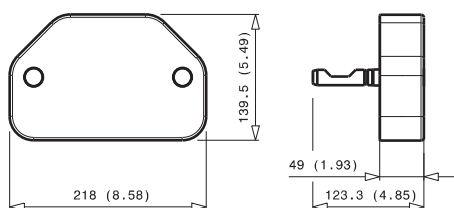

Custom configurations available upon request

Fixed and mobile multicoupling

7,5 Kg and 4,3 Kg

Dimensions in millimeters (inch)

Cap for fixed multicoupling 1,7 Kg

Parking station for mobile multicoupling 3,4 Kg