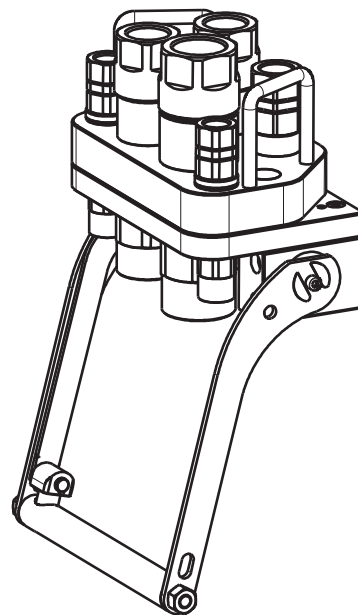

GR6 2A-1B-2D-1E-3EC

Previous description	Max. Resistance Body size	FAP9 (A) 3/8"	FAP13 (B) 1/2"	FAP15 (C) 5/8"	FAP17 (D) 3/4"	FAP21 (E) 1"	FAP30 (G) 1-1/2"
GR6AF	23000 N	2 D	1		2	1	

DRAWING

CONFIGURATIONS

Possible configurations		
Pos	Coupling size	Predisposition for electrical connector
1	FAP17ZN	-
2	FAP13ZN	YES
3	FAP17ZN	-
4	FAP21ZN	-
5	FAP9DZN	YES
6	FAP9DZN	YES

MultiCoupling (couplings included)		
Code	Name	Description
870015076	MULTI COMPLETE GR6 1A-2D-1E	1 FAP9D 1/2 BSP - 2 FAP17 1 BSP - 1 FAP21 1-1/4 BSP - CAP
870015152	MULTI FIX GR6 2A-2D-1E	2 FAP9D 1/2 BSP - 2 FAP17 3/4 BSP - 1 FAP21 1-1/4 BSP
870015176	MULTI FIX GR6 1A-2D-1E	1 FAP9D 1/2 BSP - 2 FAP17 1 BSP - 1 FAP21 1-1/4 BSP
870016156	MULTI FIX GR6 1B-2D-1E	1 FAP13 1/2 BSP - 2 FAP17 3/4 BSP - 1 FAP21 1 BSP
870015276	MULTI MOBILE GR6 1A-2D-1E	1 FAP9D 1/2 BSP - 2 FAP17 1 BSP - 1 FAP21 1-1/4 BSP
870015252	MULTI MOBILE GR6 2A-2D-1E	2 FAP9D 1/2 BSP - 2 FAP17 3/4 BSP - 1 FAP21 1-1/4 BSP
870016255	MULTI MOBILE GR6 1D-1E	1 FAP17 3/4 BSP - 1 FAP21 1 BSP
870016256	MULTI MOBILE GR6 1B-2D-1E	1 FAP13 1/2 BSP - 2 FAP17 3/4 BSP - 1 FAP21 1 BSP

MultiCoupling spare parts (couplings not included)	
Code	Name
806000388	MULTI FIX EMPTY GR6 2A-1B-2D-1E-3EC
806000389	MULTI MOBILE EMPTY GR6 2A-1B-2D-1E -3EC
815606262	CAP FIX MULTICOUPLING GR 218x140
815606263	PARKING STATION MOBILE MULTICOUPLING GR 218x150
815701056	SPARE KIT LEVER GROUP GR 250x256

Custom configurations available upon request

Fixed and mobile multicoupling

7,5 Kg and 4,3 Kg

Dimensions in millimeters (inch)

Cap for fixed multicoupling 1,7 Kg

Parking station for mobile multicoupling 3,4 Kg