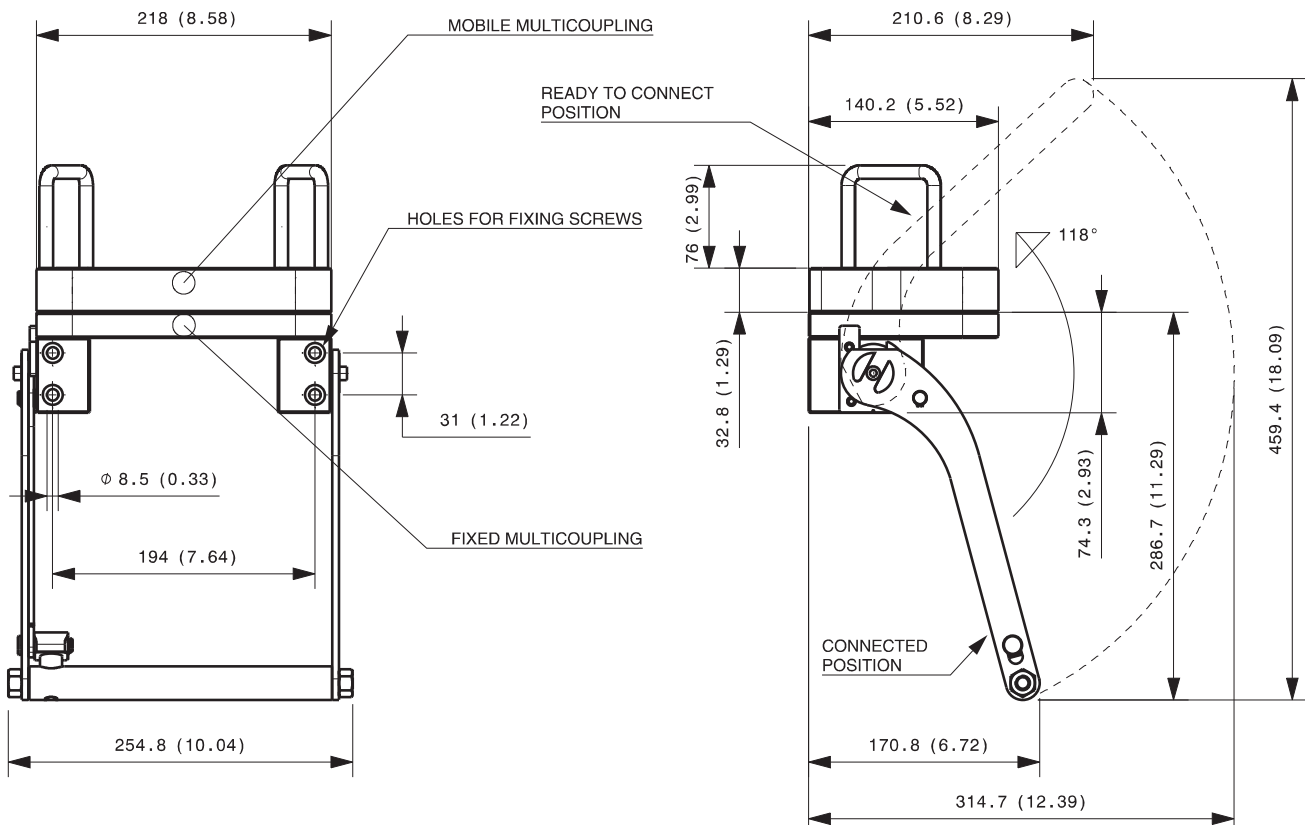

GR6 2A-1B-2D-1E-3EC

Previous description	Max. Resistance Body size	FAP9 (A) 3/8"	FAP13 (B) 1/2"	FAP15 (C) 5/8"	FAP17 (D) 3/4"	FAP21 (E) 1"	FAP30 (G) 1-1/2"
GR6AF	23000 N	2 D	1		2	1	

DRAWING

CONFIGURATIONS

Possible configurations		
Pos	Coupling size	Predisposition for electrical connector
1	FAP17ZN	-
2	FAP13ZN	YES
3	FAP17ZN	-
4	FAP21ZN	-
5	FAP9DZN	YES
6	FAP9DZN	YES

MultiCoupling (couplings included)		
Code	Name	Description
870015076	MULTI COMPLETE GR6 1A-2D-1E	1 FAP9D 1/2 BSP - 2 FAP17 1 BSP - 1 FAP21 1-1/4 BSP - CAP
870015152	MULTI FIX GR6 2A-2D-1E	2 FAP9D 1/2 BSP - 2 FAP17 3/4 BSP - 1 FAP21 1-1/4 BSP
870015176	MULTI FIX GR6 1A-2D-1E	1 FAP9D 1/2 BSP - 2 FAP17 1 BSP - 1 FAP21 1-1/4 BSP
870016156	MULTI FIX GR6 1B-2D-1E	1 FAP13 1/2 BSP - 2 FAP17 3/4 BSP - 1 FAP21 1 BSP
870015276	MULTI MOBILE GR6 1A-2D-1E	1 FAP9D 1/2 BSP - 2 FAP17 1 BSP - 1 FAP21 1-1/4 BSP
870015252	MULTI MOBILE GR6 2A-2D-1E	2 FAP9D 1/2 BSP - 2 FAP17 3/4 BSP - 1 FAP21 1-1/4 BSP
870016255	MULTI MOBILE GR6 1D-1E	1 FAP17 3/4 BSP - 1 FAP21 1 BSP
870016256	MULTI MOBILE GR6 1B-2D-1E	1 FAP13 1/2 BSP - 2 FAP17 3/4 BSP - 1 FAP21 1 BSP

MultiCoupling spare parts (couplings not included)	
Code	Name
806000388	MULTI FIX EMPTY GR6 2A-1B-2D-1E-3EC
806000389	MULTI MOBILE EMPTY GR6 2A-1B-2D-1E -3EC
815606262	CAP FIX MULTICOUPLING GR 218x140
815606263	PARKING STATION MOBILE MULTICOUPLING GR 218x150
815701056	SPARE KIT LEVER GROUP GR 250x256

Custom configurations available upon request

Fixed and mobile multicoupling

7,5 Kg and 4,3 Kg

Dimensions in millimeters (inch)

Cap for fixed multicoupling 1,7 Kg

Parking station for mobile multicoupling 3,4 Kg