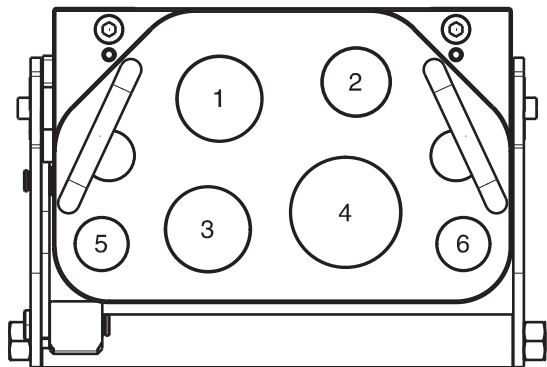

GR6 2A-1B-2D-1E-3EC

Previous description	Max. Resistance Body size	FAP9 (A) 3/8"	FAP13 (B) 1/2"	FAP15 (C) 5/8"	FAP17 (D) 3/4"	FAP21 (E) 1"	FAP30 (G) 1-1/2"
GR6AF	23000 N	2 D	1		2	1	

DRAWING

CONFIGURATIONS

Possible configurations		
Pos	Coupling size	Predisposition for electrical connector
1	FAP17ZN	-
2	FAP13ZN	YES
3	FAP17ZN	-
4	FAP21ZN	-
5	FAP9DZN	YES
6	FAP9DZN	YES

MultiCoupling (couplings included)		
Code	Name	Description
870015076	MULTI COMPLETE GR6 1A-2D-1E	1 FAP9D 1/2 BSP - 2 FAP17 1 BSP - 1 FAP21 1-1/4 BSP - CAP
870015152	MULTI FIX GR6 2A-2D-1E	2 FAP9D 1/2 BSP - 2 FAP17 3/4 BSP - 1 FAP21 1-1/4 BSP
870015176	MULTI FIX GR6 1A-2D-1E	1 FAP9D 1/2 BSP - 2 FAP17 1 BSP - 1 FAP21 1-1/4 BSP
870016156	MULTI FIX GR6 1B-2D-1E	1 FAP13 1/2 BSP - 2 FAP17 3/4 BSP - 1 FAP21 1 BSP
870015276	MULTI MOBILE GR6 1A-2D-1E	1 FAP9D 1/2 BSP - 2 FAP17 1 BSP - 1 FAP21 1-1/4 BSP
870015252	MULTI MOBILE GR6 2A-2D-1E	2 FAP9D 1/2 BSP - 2 FAP17 3/4 BSP - 1 FAP21 1-1/4 BSP
870016255	MULTI MOBILE GR6 1D-1E	1 FAP17 3/4 BSP - 1 FAP21 1 BSP
870016256	MULTI MOBILE GR6 1B-2D-1E	1 FAP13 1/2 BSP - 2 FAP17 3/4 BSP - 1 FAP21 1 BSP