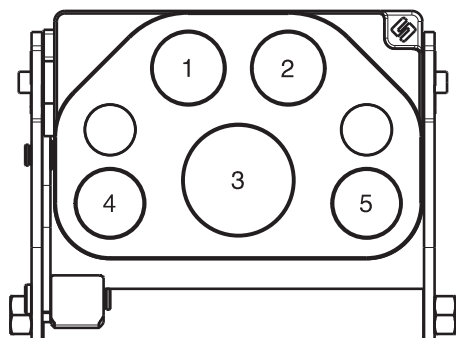

GR5 2B-2C-1E-2EC

Previous description	Max. Resistance Body size	FAP9 (A) 3/8"	FAP13 (B) 1/2"	FAP15 (C) 5/8"	FAP17 (D) 3/4"	FAP21 (E) 1"	FAP30 (G) 1-1/2"
GRZ5ZN	23000 N		2	2		1	

DRAWING

CONFIGURATIONS

Possible configurations		
Pos	Coupling size	Predisposition for electrical connector
1	FAP15ZN	-
2	FAP15ZN	-
3	FAP21ZN	-
4	FAP13ZN	YES
5	FAP13ZN	YES

MultiCoupling (couplings included)		
Code	Name	Description
870016051	MULTI COMPLETE GR5 2B-1C-1E	2 FAP13 1/2 BSP - 1 FAP15 3/4 BSP - 1FAP21 1 BSP - CAP
870015063	MULTI COMPLETE GR5 2B-2C-1E	2 FAP13 1/2 BSP - 2 FAP15 3/4 BSP - 1 FAP21 1-1/4 BSP - CAP
870015097	MULTI COMPLETE GR5 2C-1E	2 FAP15 3/4 BSP - 1 FAP21 1 BSP - CAP
870016003	MULTI COMPLETE GR5 2C-1E	2 FAP15 3/4 BSP - 1 FAP21 1-1/4 BSP - CAP
870016012	MULTI COMPLETE GR5 2B-2C	2 FAP13 1/2 BSP - 2 FAP15 3/4 BSP - CAP
870015157	MULTI FIX GR5 1B-2C-1E	1 FAP13 1/2 BSP - 2 FAP15 3/4 BSP - 1 FAP21 1 BSP
870015257	MULTI MOBILE GR5 1B-2C-1E	1 FAP13 1/2 BSP - 2 FAP15 3/4 BSP - 1 FAP21 1 BSP
870016258	MULTI MOBILE GR5 1B-1C-1E	1 FAP13 1/2 BSP - 1 FAP15 3/4 BSP - 1 FAP21 1 BSP
870016257	MULTI MOBILE GR5 1C-1E	1 FAP15 3/4 BSP - 1 FAP21 1 BSP

Custom configurations available upon request

Fixed and mobile multicoupling

5,5 Kg and 2,6 Kg

Dimensions in millimeters (inch)

Cap for fixed multicoupling 1,2 Kg

Parking station for mobile multicoupling 2,4 Kg