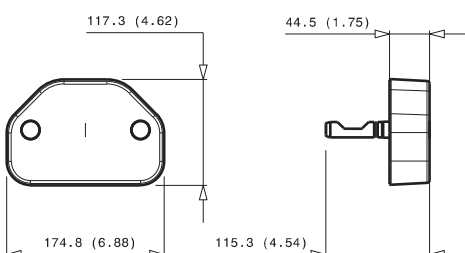

Custom configurations available upon request

Fixed and mobile multicoupling

5,5 Kg and 2,6 Kg

Dimensions in millimeters (inch)

Cap for fixed multicoupling 1,2 Kg

Parking station for mobile multicoupling 2,4 Kg