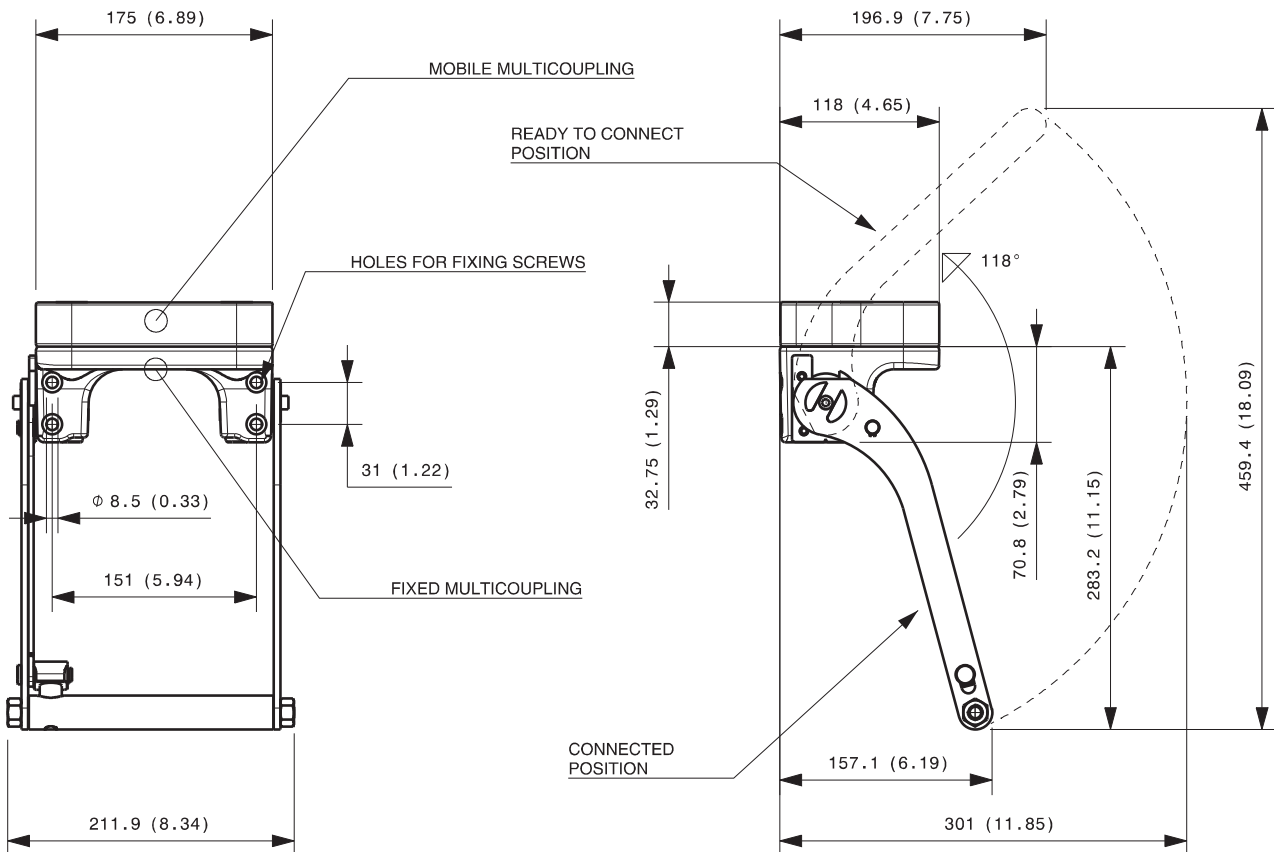

GR5 2B-2C-1E-2EC

Previous description	Max. Resistance Body size	FAP9 (A) 3/8"	FAP13 (B) 1/2"	FAP15 (C) 5/8"	FAP17 (D) 3/4"	FAP21 (E) 1"	FAP30 (G) 1-1/2"
GRZ5ZN	23000 N		2	2		1	

DRAWING

CONFIGURATIONS

Possible configurations		
Pos	Coupling size	Predisposition for electrical connector
1	FAP15ZN	-
2	FAP15ZN	-
3	FAP21ZN	-
4	FAP13ZN	YES
5	FAP13ZN	YES

MultiCoupling (couplings included)		
Code	Name	Description
870016051	MULTI COMPLETE GR5 2B-1C-1E	2 FAP13 1/2 BSP - 1 FAP15 3/4 BSP - 1FAP21 1 BSP - CAP
870015063	MULTI COMPLETE GR5 2B-2C-1E	2 FAP13 1/2 BSP - 2 FAP15 3/4 BSP - 1 FAP21 1-1/4 BSP - CAP
870015097	MULTI COMPLETE GR5 2C-1E	2 FAP15 3/4 BSP - 1 FAP21 1 BSP - CAP
870016003	MULTI COMPLETE GR5 2C-1E	2 FAP15 3/4 BSP - 1 FAP21 1-1/4 BSP - CAP
870016012	MULTI COMPLETE GR5 2B-2C	2 FAP13 1/2 BSP - 2 FAP15 3/4 BSP - CAP
870015157	MULTI FIX GR5 1B-2C-1E	1 FAP13 1/2 BSP - 2 FAP15 3/4 BSP - 1 FAP21 1 BSP
870015257	MULTI MOBILE GR5 1B-2C-1E	1 FAP13 1/2 BSP - 2 FAP15 3/4 BSP - 1 FAP21 1 BSP
870016258	MULTI MOBILE GR5 1B-1C-1E	1 FAP13 1/2 BSP - 1 FAP15 3/4 BSP - 1 FAP21 1 BSP
870016257	MULTI MOBILE GR5 1C-1E	1 FAP15 3/4 BSP - 1 FAP21 1 BSP

MultiCoupling spare parts (couplings not included)	
Code	Name
806000314	MULTI FIX EMPTY GR5 2B-2C-1E
806000315	MULTI MOBILE EMPTY GR5 2B-2C-1E
815606260	CAP FIX MULTICOUPLING GR 175x117 V02
815606261	PARKING STATION MOBILE MULTICOUPLING GR 180x120 V02
815701055	SPARE KIT LEVER GROUP GR 250x212

Custom configurations available upon request

Fixed and mobile multicoupling

5,5 Kg and 2,6 Kg

Dimensions in millimeters (inch)

Cap for fixed multicoupling 1,2 Kg

Parking station for mobile multicoupling 2,4 Kg