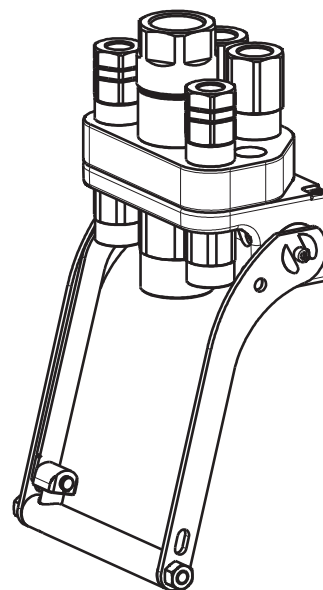

GR5 2B-2C-1E-2EC

Previous description	Max. Resistance Body size	FAP9 (A) 3/8"	FAP13 (B) 1/2"	FAP15 (C) 5/8"	FAP17 (D) 3/4"	FAP21 (E) 1"	FAP30 (G) 1-1/2"
GRZ5ZN	23000 N		2	2		1	

DRAWING

CONFIGURATIONS

Possible configurations		
Pos	Coupling size	Predisposition for electrical connector
1	FAP15ZN	-
2	FAP15ZN	-
3	FAP21ZN	-
4	FAP13ZN	YES
5	FAP13ZN	YES

MultiCoupling (couplings included)		
Code	Name	Description
870016051	MULTI COMPLETE GR5 2B-1C-1E	2 FAP13 1/2 BSP - 1 FAP15 3/4 BSP - 1FAP21 1 BSP - CAP
870015063	MULTI COMPLETE GR5 2B-2C-1E	2 FAP13 1/2 BSP - 2 FAP15 3/4 BSP - 1 FAP21 1-1/4 BSP - CAP
870015097	MULTI COMPLETE GR5 2C-1E	2 FAP15 3/4 BSP - 1 FAP21 1 BSP - CAP
870016003	MULTI COMPLETE GR5 2C-1E	2 FAP15 3/4 BSP - 1 FAP21 1-1/4 BSP - CAP
870016012	MULTI COMPLETE GR5 2B-2C	2 FAP13 1/2 BSP - 2 FAP15 3/4 BSP - CAP
870015157	MULTI FIX GR5 1B-2C-1E	1 FAP13 1/2 BSP - 2 FAP15 3/4 BSP - 1 FAP21 1 BSP
870015257	MULTI MOBILE GR5 1B-2C-1E	1 FAP13 1/2 BSP - 2 FAP15 3/4 BSP - 1 FAP21 1 BSP
870016258	MULTI MOBILE GR5 1B-1C-1E	1 FAP13 1/2 BSP - 1 FAP15 3/4 BSP - 1 FAP21 1 BSP
870016257	MULTI MOBILE GR5 1C-1E	1 FAP15 3/4 BSP - 1 FAP21 1 BSP

MultiCoupling spare parts (couplings not included)	
Code	Name
806000314	MULTI FIX EMPTY GR5 2B-2C-1E
806000315	MULTI MOBILE EMPTY GR5 2B-2C-1E
815606260	CAP FIX MULTICOUPLING GR 175x117 V02
815606261	PARKING STATION MOBILE MULTICOUPLING GR 180x120 V02
815701055	SPARE KIT LEVER GROUP GR 250x212

Custom configurations available upon request

Fixed and mobile multicoupling

5,5 Kg and 2,6 Kg

Dimensions in millimeters (inch)

Cap for fixed multicoupling 1,2 Kg

Parking station for mobile multicoupling 2,4 Kg