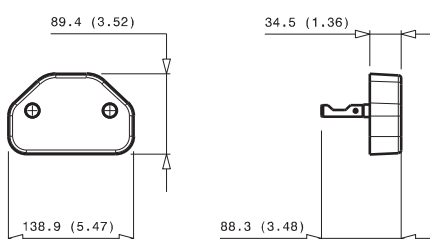

Custom configurations available upon request

Fixed and mobile multicoupling

3,8 Kg and 1,8 Kg

Dimensions in millimeters (inch)

Cap for fixed multicoupling 0,6 Kg

Parking station for mobile multicoupling 1,1 Kg