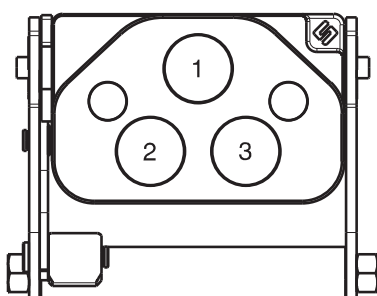

GR3 3B-1EC

Previous description	Max. Resistance Body size	FAP9 (A) 3/8"	FAP13 (B) 1/2"	FAP15 (C) 5/8"	FAP17 (D) 3/4"	FAP21 (E) 1"	FAP30 (G) 1-1/2"
GR3-13ZN	18000 N		3				

DRAWING

CONFIGURATIONS

Possible configurations		
Pos	Coupling size	Predisposition for electrical connector
1	FAP13ZN	-
2	FAP13ZN	YES
3	FAP13ZN	-

MultiCoupling (couplings included)		
Code	Name	Description
870003017	MULTI COMPLETE GR3 3B	1 FAP13 1/2 BSP - 2 FAP13 3/4 BSP - CAP
870003020	MULTI COMPLETE GR3 3B	3 FAP13 1/2 BSP - CAP
870003021	MULTI COMPLETE GR3 3B	3 FAP13 3/4 BSP - CAP
870003117	MULTI FIX GR3 3B	1 FAP13 1/2 BSP - 2 FAP13 3/4 BSP
870003120	MULTI FIX GR3 3B	3 FAP13 1/2 BSP
870003122	MULTI FIX GR3 2B	2 FAP13 3/4 BSP
870003123	MULTI FIX GR3 2B-1EC	2 FAP13 1/2 BSP - 1 EC6
870003217	MULTI MOBILE GR3 3B	1 FAP13 1/2 BSP - 2 FAP13 3/4 BSP
870003220	MULTI MOBILE GR3 3B	3 FAP13 1/2 BSP
870003223	MULTI MOBILE GR3 2B-1EC	2 FAP13 1/2 BSP - 1 EC6

Custom configurations available upon request

Fixed and mobile multicoupling

3,8 Kg and 1,8 Kg

Dimensions in millimeters (inch)

Cap for fixed multicoupling 0,6 Kg

Parking station for mobile multicoupling 1,1 Kg