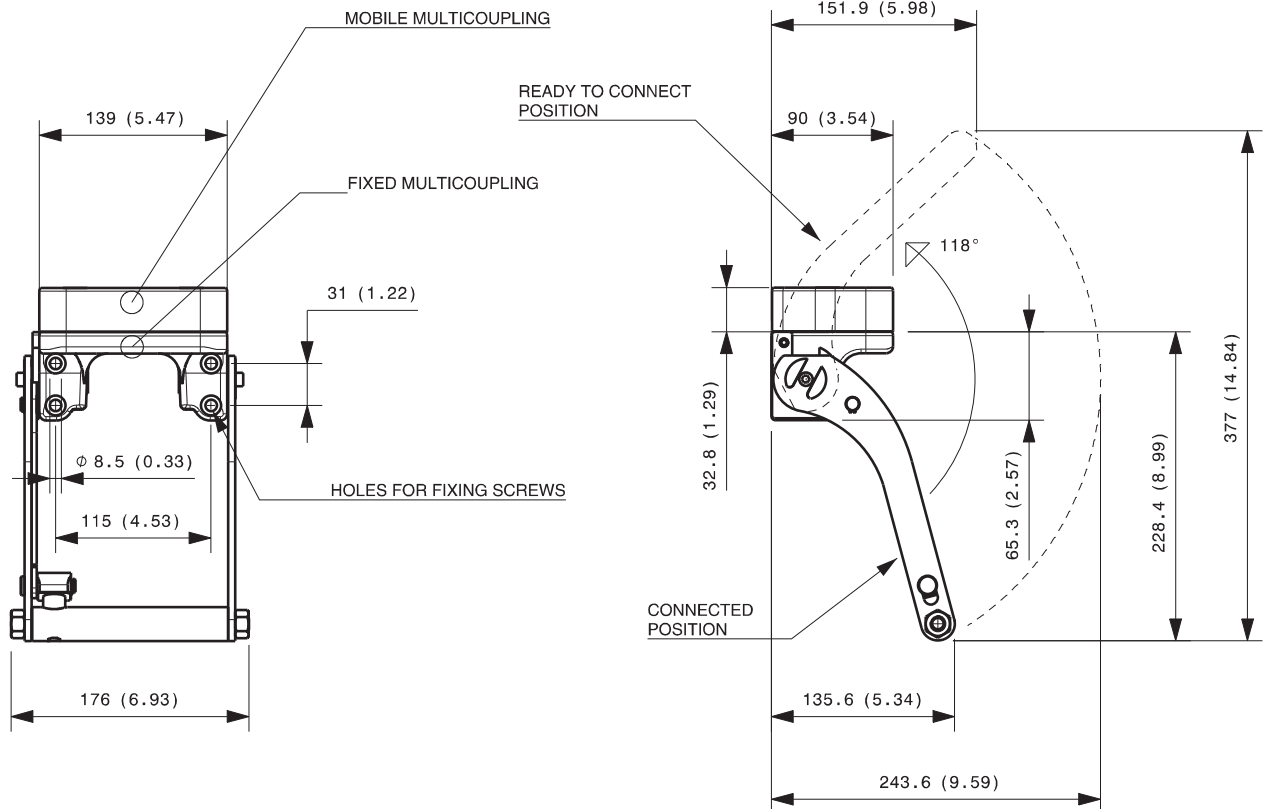

GR3 3B-1EC

Previous description	Max. Resistance Body size	FAP9 (A) 3/8"	FAP13 (B) 1/2"	FAP15 (C) 5/8"	FAP17 (D) 3/4"	FAP21 (E) 1"	FAP30 (G) 1-1/2"
GR3-13ZN	18000 N		3				

DRAWING

CONFIGURATIONS

Possible configurations		
Pos	Coupling size	Predisposition for electrical connector
1	FAP13ZN	-
2	FAP13ZN	YES
3	FAP13ZN	-

MultiCoupling (couplings included)		
Code	Name	Description
870003017	MULTI COMPLETE GR3 3B	1 FAP13 1/2 BSP - 2 FAP13 3/4 BSP - CAP
870003020	MULTI COMPLETE GR3 3B	3 FAP13 1/2 BSP - CAP
870003021	MULTI COMPLETE GR3 3B	3 FAP13 3/4 BSP - CAP
870003117	MULTI FIX GR3 3B	1 FAP13 1/2 BSP - 2 FAP13 3/4 BSP
870003120	MULTI FIX GR3 3B	3 FAP13 1/2 BSP
870003122	MULTI FIX GR3 2B	2 FAP13 3/4 BSP
870003123	MULTI FIX GR3 2B-1EC	2 FAP13 1/2 BSP - 1 EC6
870003217	MULTI MOBILE GR3 3B	1 FAP13 1/2 BSP - 2 FAP13 3/4 BSP
870003220	MULTI MOBILE GR3 3B	3 FAP13 1/2 BSP
870003223	MULTI MOBILE GR3 2B-1EC	2 FAP13 1/2 BSP - 1 EC6

MultiCoupling spare parts (couplings not included)	
Code	Name
806000272	MULTI FIX EMPTY GR3 3B-1EC
806000273	MULTI MOBILE EMPTY GR3 3B-1EC
815606248	CAP FIX MULTICOUPLING GR 139x90
815606249	PARKING STATION MOBILE MULTICOUPLING GR 140x100
815701052	SPARE KIT LEVER GROUP GR 200x176

Custom configurations available upon request

Fixed and mobile multicoupling

3,8 Kg and 1,8 Kg

Dimensions in millimeters (inch)

Cap for fixed multicoupling 0,6 Kg

Parking station for mobile multicoupling 1,1 Kg