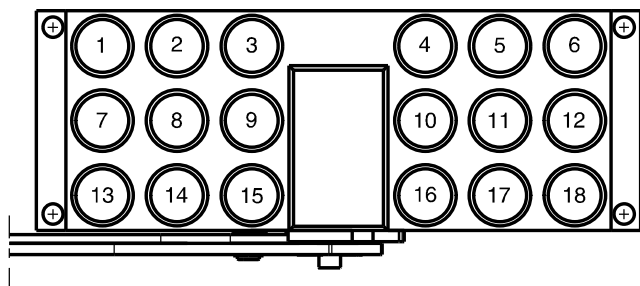

GRE18 18B

Previous description	CS9 (A)	CS12 (B)
Body size	3/8"	1/2"
GRE18-12		18

DRAWING

CONFIGURATIONS

Possible configurations

Pos	Coupling size
ALL	CS12

MultiCoupling (couplings included)

Code	Name	Description
870020121	MULTI FIX GRE18 18B	18 CS12 1/2 BSP
870020221	MULTI MOBILE GRE18 18B	18 CS12 1/2 BSP

MultiCoupling spare parts (couplings not included)

Code	Name
806000028	MULTI FIX EMPTY GRE18 18B
806000029	MULTI MOBILE EMPTY GRE18 18B
815606033	PARKING STATION MOBILE MULTICOUPLING GRE 100x45
815701078	SPARE KIT LEVER GROUP GRE 200x95

Fixed and mobile multicoupling

1 Kg and 2 Kg

Dimensions in millimeters (inch)

Parking station for mobile multicoupling

0,6 Kg