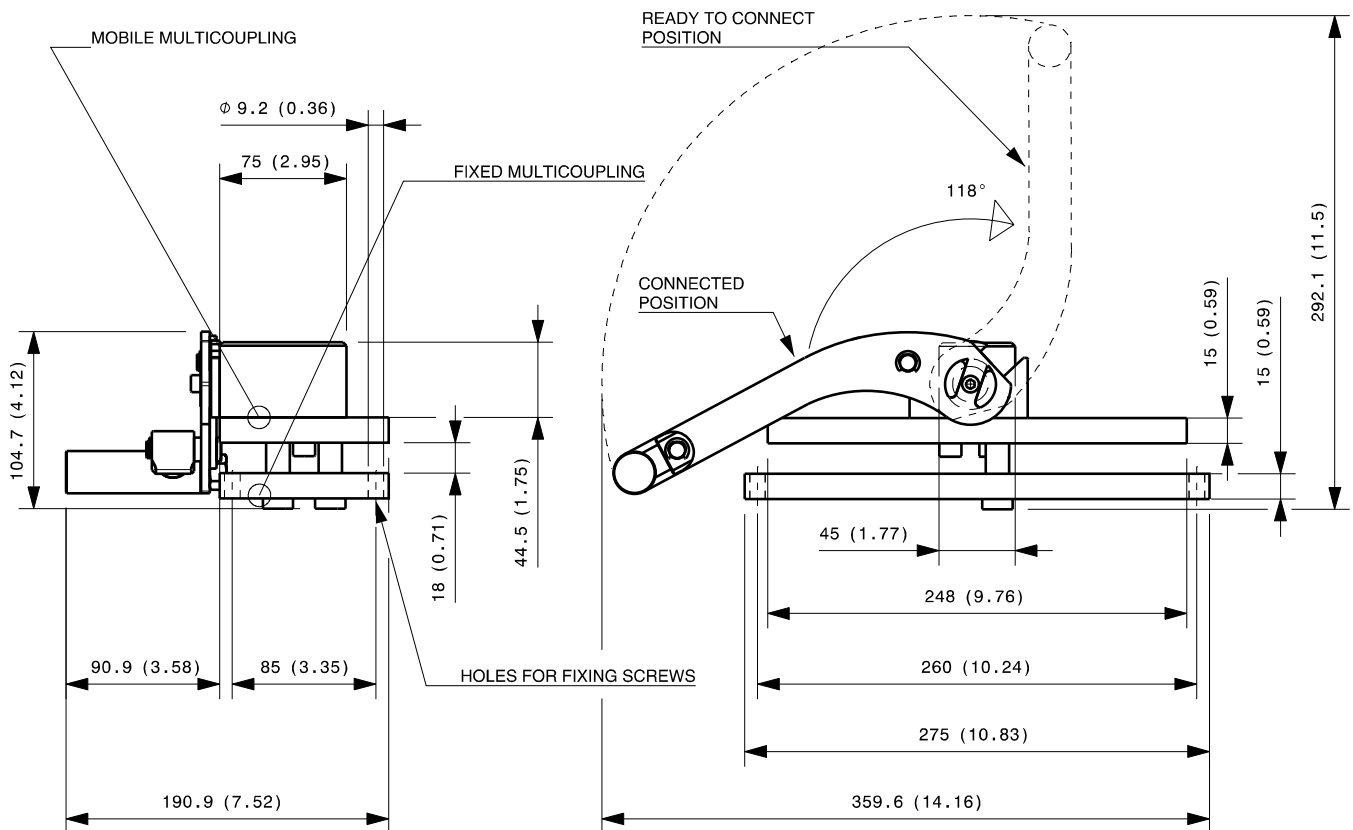

GRE18 18B

Previous description	CS9 (A)	CS12 (B)
Body size	3/8"	1/2"
GRE18-12		18

DRAWING

CONFIGURATIONS

Possible configurations

Pos	Coupling size
ALL	CS12

MultiCoupling (couplings included)

Code	Name	Description
870020121	MULTI FIX GRE18 18B	18 CS12 1/2 BSP
870020221	MULTI MOBILE GRE18 18B	18 CS12 1/2 BSP

MultiCoupling spare parts (couplings not included)

Code	Name
806000028	MULTI FIX EMPTY GRE18 18B
806000029	MULTI MOBILE EMPTY GRE18 18B
815606033	PARKING STATION MOBILE MULTICOUPLING GRE 100x45
815701078	SPARE KIT LEVER GROUP GRE 200x95

Fixed and mobile multicoupling

1 Kg and 2 Kg

Dimensions in millimeters (inch)

Parking station for mobile multicoupling

0,6 Kg