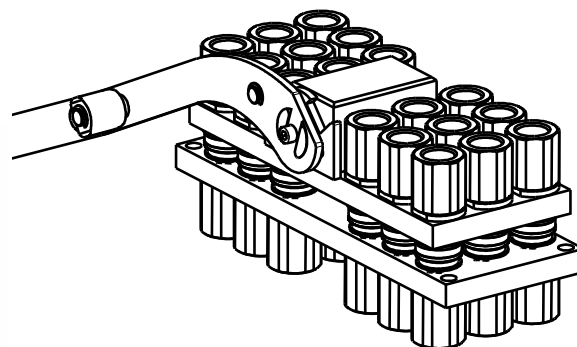

GRE18 18B

Previous description	CS9 (A)	CS12 (B)
Body size	3/8"	1/2"
GRE18-12		18

DRAWING

CONFIGURATIONS

Possible configurations

Pos	Coupling size
ALL	CS12

MultiCoupling (couplings included)

Code	Name	Description
870020121	MULTI FIX GRE18 18B	18 CS12 1/2 BSP
870020221	MULTI MOBILE GRE18 18B	18 CS12 1/2 BSP

MultiCoupling spare parts (couplings not included)

Code	Name
806000028	MULTI FIX EMPTY GRE18 18B
806000029	MULTI MOBILE EMPTY GRE18 18B
815606033	PARKING STATION MOBILE MULTICOUPLING GRE 100x45
815701078	SPARE KIT LEVER GROUP GRE 200x95

Fixed and mobile multicoupling

1 Kg and 2 Kg

Dimensions in millimeters (inch)

Parking station for mobile multicoupling

0,6 Kg