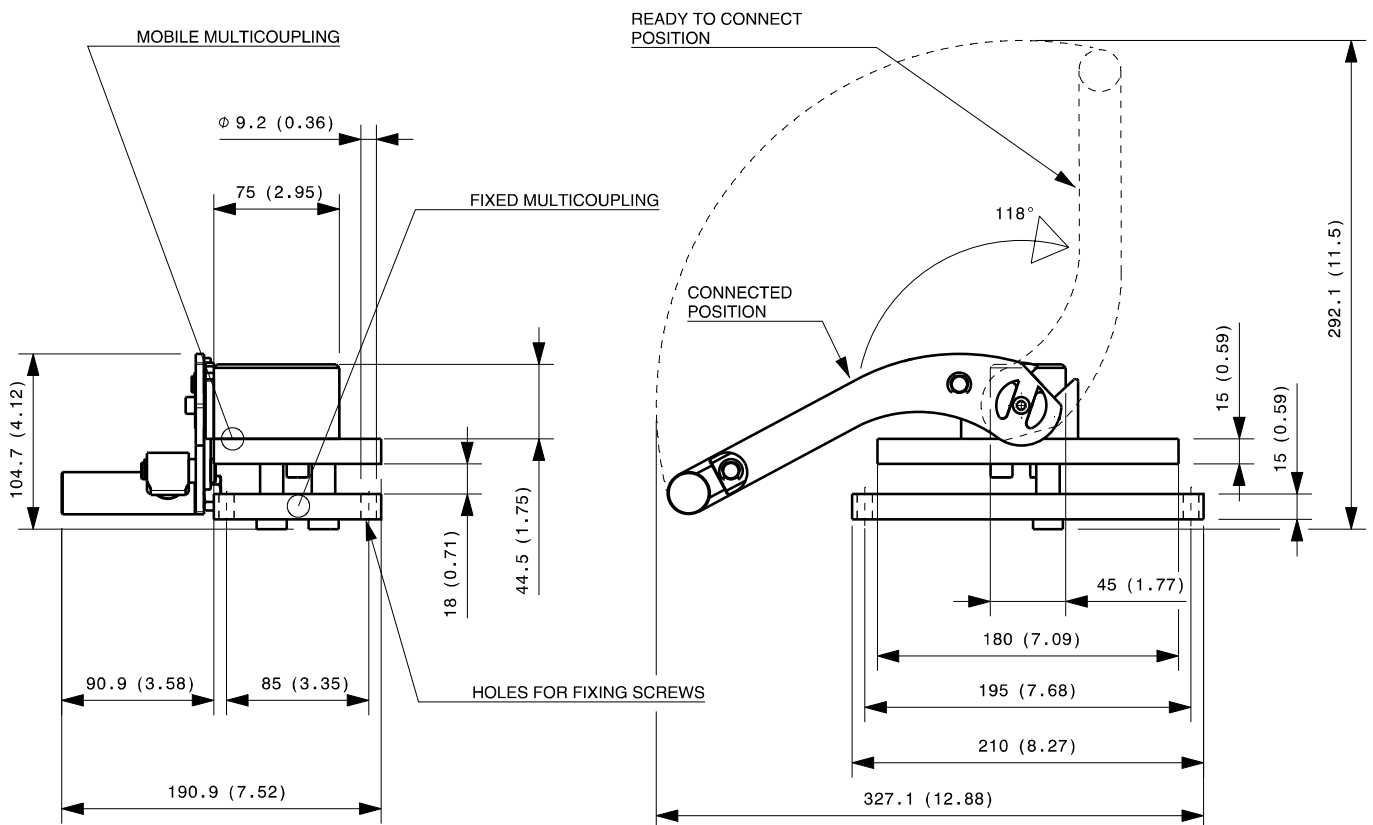

## DRAWING

## CONFIGURATIONS

Possible configurations	
Pos	Coupling size
ALL	CS12

MultiCoupling (couplings included)		
Code	Name	Description
870020109	MULTI FIX GRE12 12B	12 CS12 1/2 BSP
870020209	MULTI MOBILE GRE12 12B	12 CS12 1/2 BSP

## Fixed and mobile multicoupling

0,8 Kg and 1,8 Kg

Dimensions in millimeters (inch)