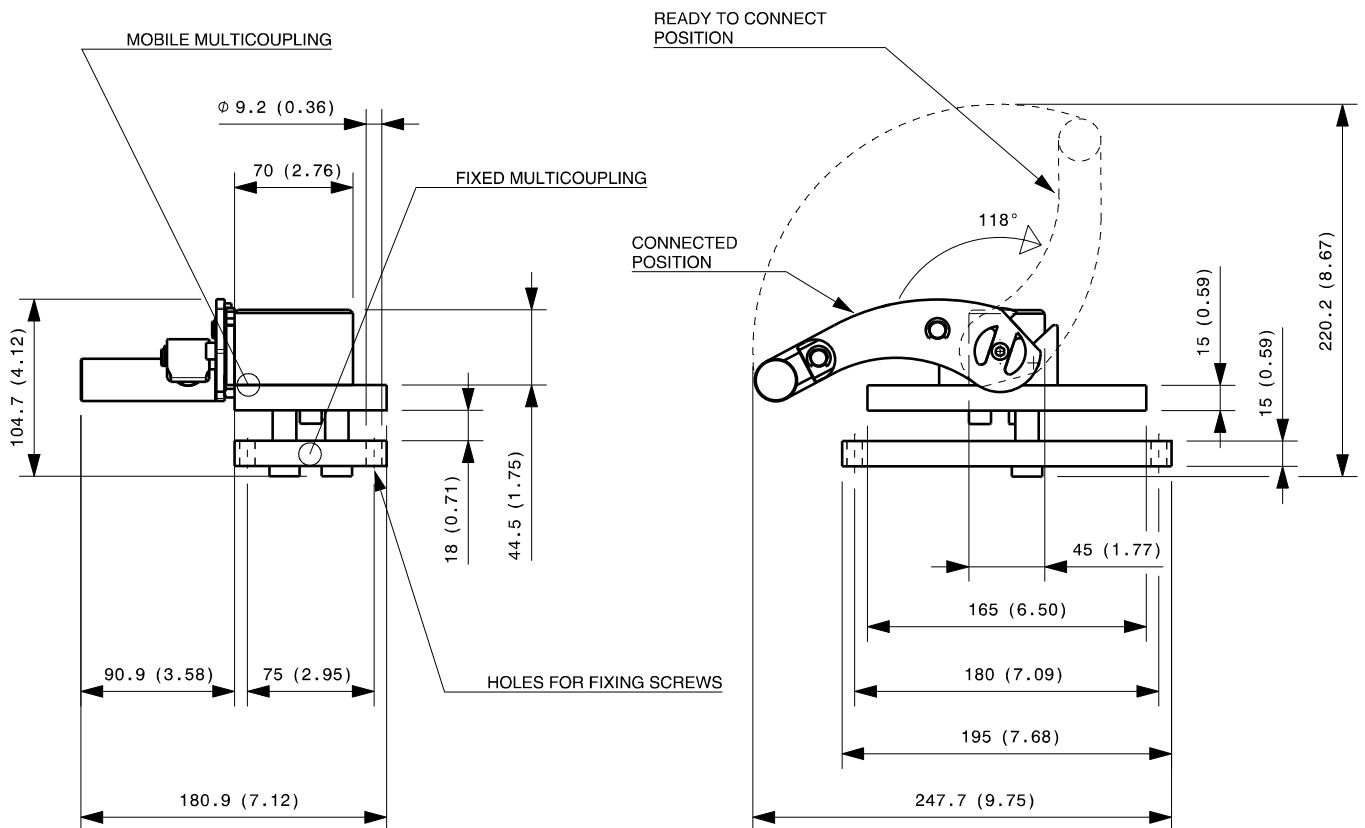

GRE12 12A

Previous description	CS9 (A)	CS12 (B)
Body size	3/8"	1/2"
GRE12-9	12	

DRAWING

CONFIGURATIONS

Possible configurations	
Pos	Coupling size
ALL	CS9

MultiCoupling (couplings included)		
Code	Name	Description
870020010	MULTI COMPLETE GRE12 12A	12 CS9 3/8 NPT
870020112	MULTI FIX GRE12 8A	8 CS9 1/2 BSP
870020208	MULTI MOBILE GRE12 12A	12 CS9 3/8 NPT
870020212	MULTI MOBILE GRE12 8A	8 CS9 1/2 BSP

MultiCoupling spare parts (couplings not included)		
Code	Name	Description
806000020	MULTI FIX EMPTY GRE12 12A	
806000021	MULTI MOBILE EMPTY GRE12 12A	
815606033	PARKING STATION MOBILE MULTICOUPLING GRE 100x45	
815701059	SPARE KIT LEVER GROUP GRE 125x95	

Fixed and mobile multicoupling

0,7 Kg and 1,6 Kg

Dimensions in millimeters (inch)

Parking station for mobile multicoupling

0,6 Kg