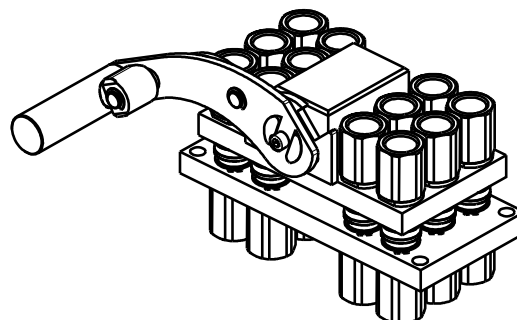

GRE12 12A

Previous description	CS9 (A)	CS12 (B)
Body size	3/8"	1/2"
GRE12-9	12	

DRAWING

CONFIGURATIONS

Possible configurations	
Pos	Coupling size
ALL	CS9

MultiCoupling (couplings included)		
Code	Name	Description
870020010	MULTI COMPLETE GRE12 12A	12 CS9 3/8 NPT
870020112	MULTI FIX GRE12 8A	8 CS9 1/2 BSP
870020208	MULTI MOBILE GRE12 12A	12 CS9 3/8 NPT
870020212	MULTI MOBILE GRE12 8A	8 CS9 1/2 BSP

MultiCoupling spare parts (couplings not included)		
Code	Name	Description
806000020	MULTI FIX EMPTY GRE12 12A	
806000021	MULTI MOBILE EMPTY GRE12 12A	
815606033	PARKING STATION MOBILE MULTICOUPLING GRE 100x45	
815701059	SPARE KIT LEVER GROUP GRE 125x95	

Fixed and mobile multicoupling

0,7 Kg and 1,6 Kg

Dimensions in millimeters (inch)

Parking station for mobile multicoupling

0,6 Kg