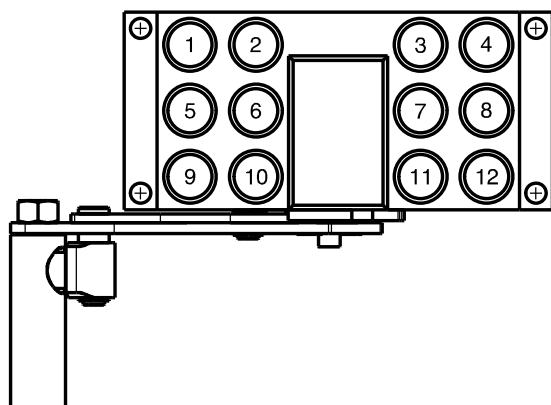

GRE12 12A

Previous description	CS9 (A)	CS12 (B)
Body size	3/8"	1/2"
GRE12-9	12	

DRAWING

CONFIGURATIONS

Possible configurations	
Pos	Coupling size
ALL	CS9

MultiCoupling (couplings included)		
Code	Name	Description
870020010	MULTI COMPLETE GRE12 12A	12 CS9 3/8 NPT
870020112	MULTI FIX GRE12 8A	8 CS9 1/2 BSP
870020208	MULTI MOBILE GRE12 12A	12 CS9 3/8 NPT
870020212	MULTI MOBILE GRE12 8A	8 CS9 1/2 BSP

MultiCoupling spare parts (couplings not included)		
Code	Name	Description
806000020	MULTI FIX EMPTY GRE12 12A	
806000021	MULTI MOBILE EMPTY GRE12 12A	
815606033	PARKING STATION MOBILE MULTICOUPLING GRE 100x45	
815701059	SPARE KIT LEVER GROUP GRE 125x95	

Fixed and mobile multicoupling

0,7 Kg and 1,6 Kg

Dimensions in millimeters (inch)

Parking station for mobile multicoupling

0,6 Kg