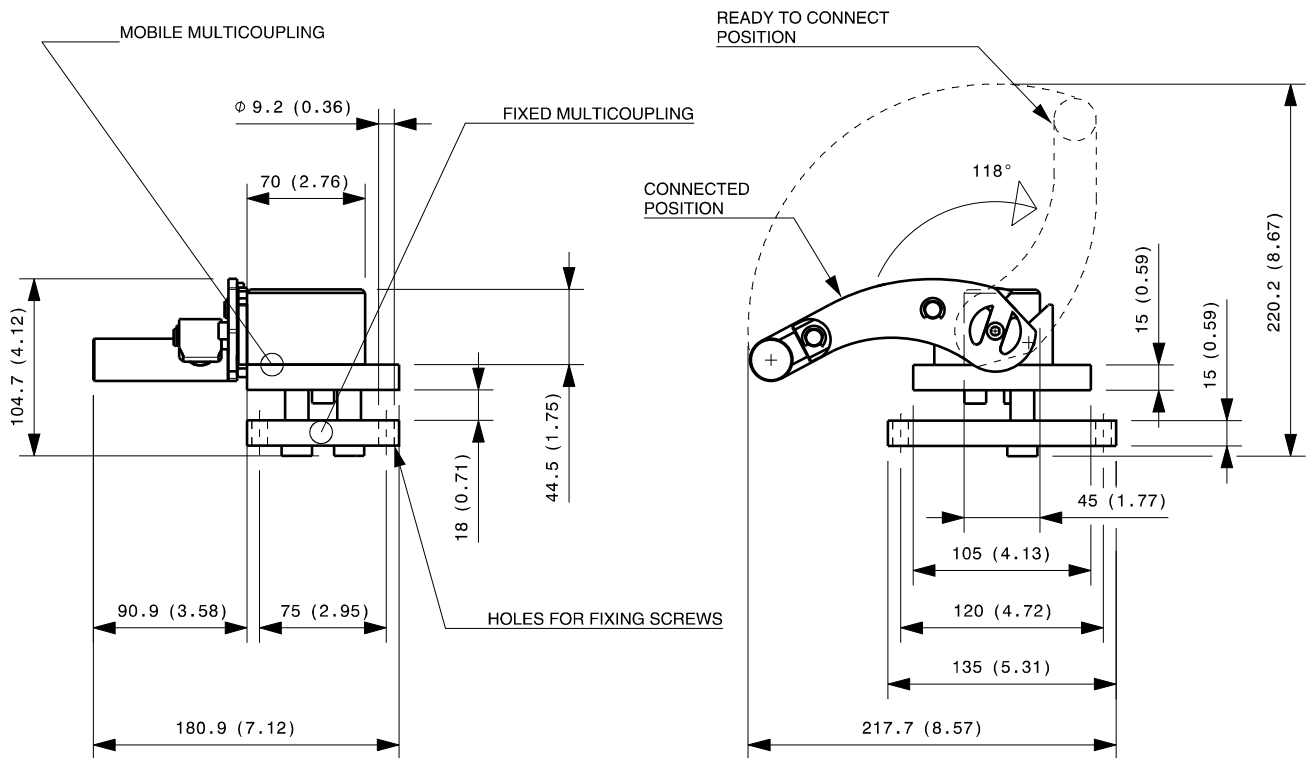

# GRE6 6A

Previous description	CS9 (A)	CS12 (B)
Body size	3/8"	1/2"
GRE6-9	6	

## DRAWING

## CONFIGURATIONS

Possible configurations	
Pos	Coupling size
ALL	CS9

MultiCoupling (couplings included)		
Code	Name	Description
870020117	MULTI FIX GRE6 6A	6 CS9 3/8 BSP
870020217	MULTI MOBILE GRE6 6A	6 CS9 3/8 BSP

## Fixed and mobile multicoupling

0,6 Kg and 1,5 Kg

Dimensions in millimeters (inch)