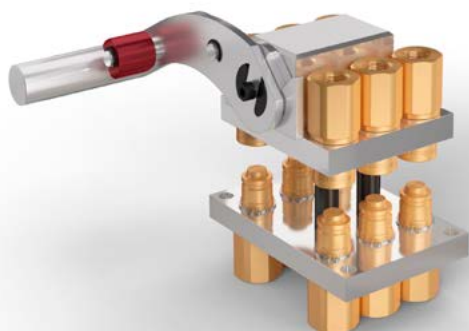

# GRE6 6A

Previous description	CS9 (A)	CS12 (B)
Body size	3/8"	1/2"
GRE6-9	6	

## CONFIGURATIONS

Possible configurations	
Pos	Coupling size
ALL	CS9

MultiCoupling (couplings included)		
Code	Name	Description
870020117	MULTI FIX GRE6 6A	6 CS9 3/8 BSP
870020217	MULTI MOBILE GRE6 6A	6 CS9 3/8 BSP