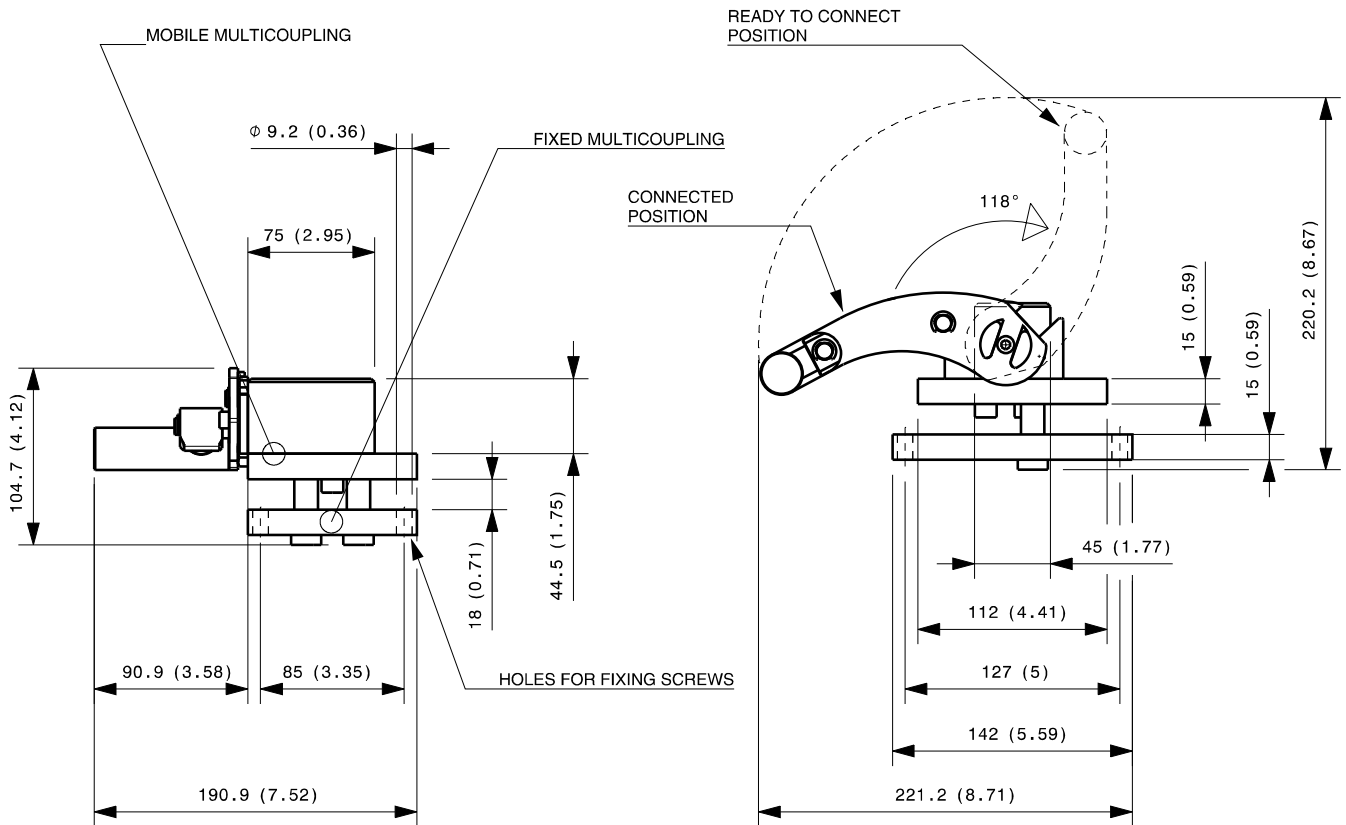

GRE6 6B

Previous description	CS9 (A)	CS12 (B)
Body size	3/8"	1/2"
GRE6-12		6

DRAWING

CONFIGURATIONS

Possible configurations	
Pos	Coupling size
ALL	CS12

MultiCoupling (couplings included)		
Code	Name	Description
870020005	MULTI COMPLETE GRE6 6B	6 CS12 1/4 BSP
870020105	MULTI FIX GRE6 6B	6 CS12 1/4 BSP
870020111	MULTI FIX GRE6 4B	4 CS12 1/2 BSP
870020118	MULTI FIX GRE6 6B	6 CS12 1/2 BSP
870020205	MULTI MOBILE GRE6 6B	6 CS12 1/4 BSP
870020211	MULTI MOBILE GRE6 4B	4 CS12 1/2 BSP

MultiCoupling spare parts (couplings not included)		
Code	Name	Description
806000090	MULTI FIX EMPTY GRE6 6B	
806000091	MULTI MOBILE EMPTY GRE6 6B	
815606033	PARKING STATION MOBILE MULTICOUPLING GRE 100x45	
815701059	SPARE KIT LEVER GROUP GRE 125x95	

Fixed and mobile multicoupling

0,7 Kg and 1,6 Kg

Dimensions in millimeters (inch)

Parking station for mobile multicoupling

0,6 Kg