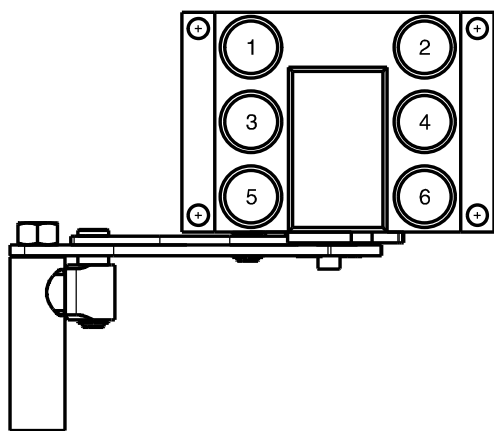

GRE6 6B

Previous description	CS9 (A)	CS12 (B)
Body size	3/8"	1/2"
GRE6-12		6

DRAWING

CONFIGURATIONS

Possible configurations	
Pos	Coupling size
ALL	CS12

MultiCoupling (couplings included)		
Code	Name	Description
870020005	MULTI COMPLETE GRE6 6B	6 CS12 1/4 BSP
870020105	MULTI FIX GRE6 6B	6 CS12 1/4 BSP
870020111	MULTI FIX GRE6 4B	4 CS12 1/2 BSP
870020118	MULTI FIX GRE6 6B	6 CS12 1/2 BSP
870020205	MULTI MOBILE GRE6 6B	6 CS12 1/4 BSP
870020211	MULTI MOBILE GRE6 4B	4 CS12 1/2 BSP

MultiCoupling spare parts (couplings not included)		
Code	Name	Description
806000090	MULTI FIX EMPTY GRE6 6B	
806000091	MULTI MOBILE EMPTY GRE6 6B	
815606033	PARKING STATION MOBILE MULTICOUPLING GRE 100x45	
815701059	SPARE KIT LEVER GROUP GRE 125x95	

Fixed and mobile multicoupling

0,7 Kg and 1,6 Kg

Dimensions in millimeters (inch)

Parking station for mobile multicoupling

0,6 Kg