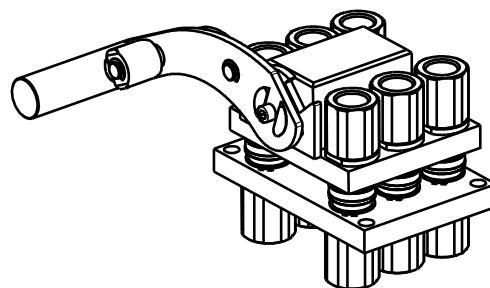

GRE6 6B

Previous description	CS9 (A)	CS12 (B)
Body size	3/8"	1/2"
GRE6-12		6

DRAWING

CONFIGURATIONS

Possible configurations	
Pos	Coupling size
ALL	CS12

MultiCoupling (couplings included)		
Code	Name	Description
870020005	MULTI COMPLETE GRE6 6B	6 CS12 1/4 BSP
870020105	MULTI FIX GRE6 6B	6 CS12 1/4 BSP
870020111	MULTI FIX GRE6 4B	4 CS12 1/2 BSP
870020118	MULTI FIX GRE6 6B	6 CS12 1/2 BSP
870020205	MULTI MOBILE GRE6 6B	6 CS12 1/4 BSP
870020211	MULTI MOBILE GRE6 4B	4 CS12 1/2 BSP

MultiCoupling spare parts (couplings not included)		
Code	Name	Description
806000090	MULTI FIX EMPTY GRE6 6B	
806000091	MULTI MOBILE EMPTY GRE6 6B	
815606033	PARKING STATION MOBILE MULTICOUPLING GRE 100x45	
815701059	SPARE KIT LEVER GROUP GRE 125x95	

Fixed and mobile multicoupling

0,7 Kg and 1,6 Kg

Dimensions in millimeters (inch)

Parking station for mobile multicoupling

0,6 Kg