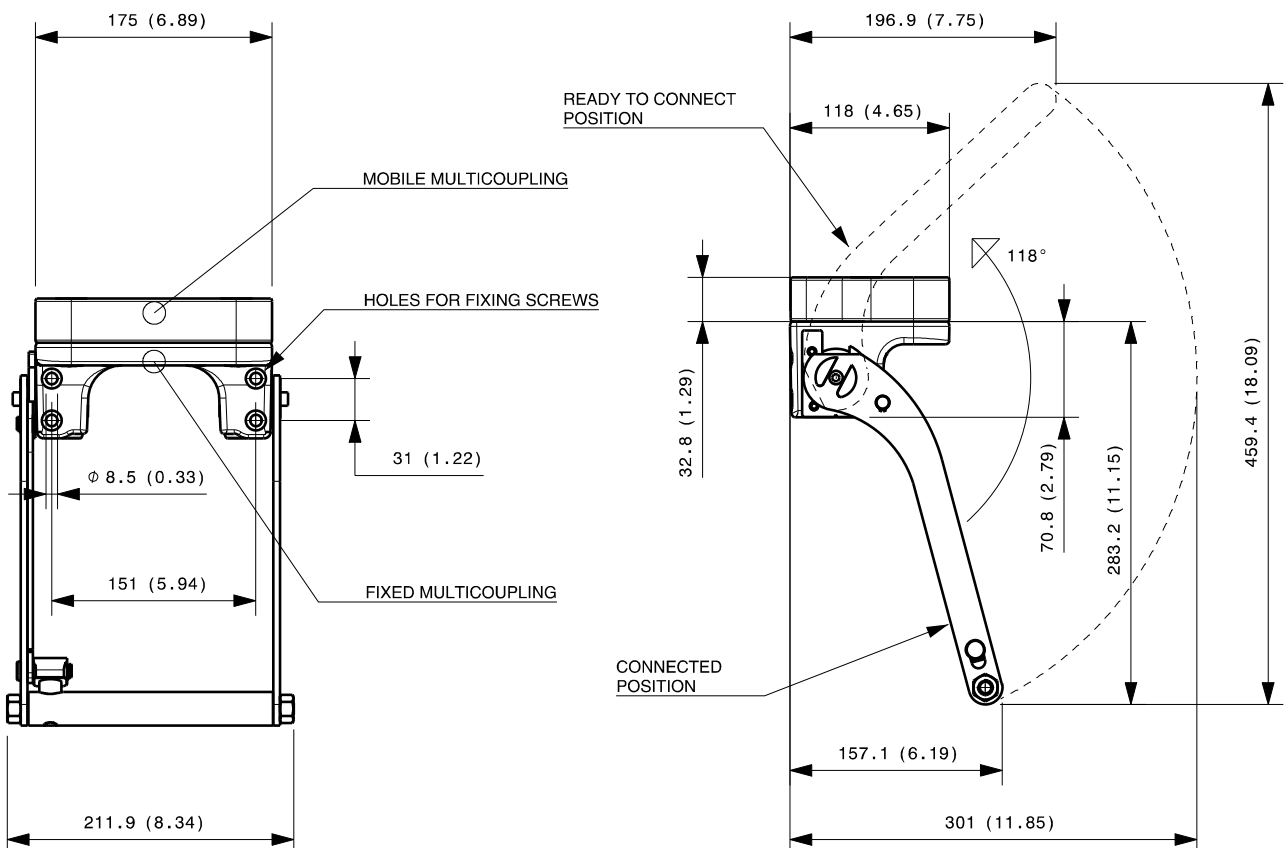

MultiCoupling (couplings included)

Code	Name	Description
870015087	MULTI COMPLETE GR8 6A-2B	6 FAP9D 3/8 BSP - 1 FAP13 1/2 BSP - 1 FAP13 3/4 BSP - CAP
870016059	MULTI COMPLETE GR8 6A-2B	6 FAP9D 3/8 BSP - 2 FAP13 1/2 BSP - CAP
870016062	MULTI COMPLETE GR8 4A-2B	2 FAP9D 3/8 NPT - 2 FAP9D 1/2 NPT - 2 FAP13 3/4 NPT - CAP
870015187	MULTI FIX GR8 6A-2B	6 FAP9D 3/8 BSP - 1 FAP13 1/2 BSP - 1 FAP13 3/4 BSP
870016150	MULTI FIX GR8 6A-2B	6 FAP9D 1/2 BSP - 2 FAP13 1/2 BSP
870016168	MULTI FIX GR8 5A-1B	5 FAP9D 3/8 BSP - 1 FAP13 3/4 BSP
870015187	MULTI FIX GR8 6A-2B	6 FAP9D 3/8 BSP - 1 FAP13 1/2 BSP - 1 FAP13 3/4 BSP
870015287	MULTI MOBILE GR8 6A-2B	6 FAP9D 3/8 BSP - 1 FAP13 1/2 BSP - 1 FAP13 3/4 BSP
870016250	MULTI MOBILE GR8 6A-2B	6 FAP9D 1/2 BSP - 2 FAP13 1/2 BSP
870016268	MULTI MOBILE GR8 5A-1B	5 FAP9D 3/8 BSP - 1 FAP13 3/4 BSP

MultiCoupling spare parts (couplings not included)

Code	Name
806000334	MULTI FIX EMPTY GR8 6A-2B-6EC
806000335	MULTI MOBILE EMPTY GR8 6A-2B-6EC
815606260	CAP FIX MULTICOUPLING GR 175x117 V02
815606261	PARKING STATION MOBILE MULTICOUPLING GR 180x120 V02
815701055	SPARE KIT LEVER GROUP GR 250x212

Custom configurations available upon request

Fixed and mobile multicoupling

5,7 Kg and 2,8 Kg

Dimensions in millimeters (inch)

Cap for fixed multicoupling 1,1 Kg

Parking station for mobile multicoupling 2,4 Kg