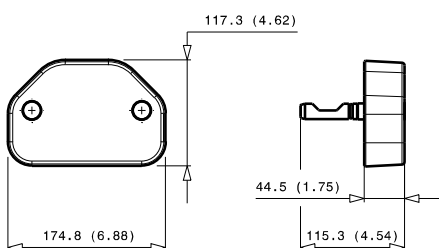

Custom configurations available upon request

Fixed and mobile multicoupling

5,7 Kg and 2,8 Kg

Dimensions in millimeters (inch)

Cap for fixed multicoupling 1,1 Kg

Parking station for mobile multicoupling 2,4 Kg