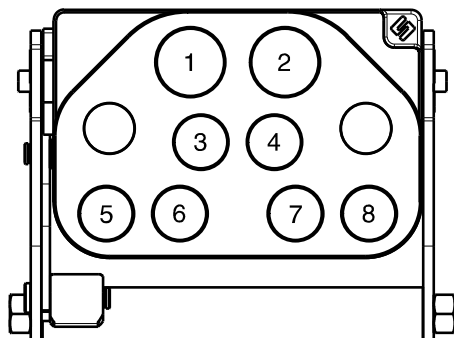

GR8 6A-2B-6EC

Previous description	Max. Resistance	FAP9 (A)		FAP13 (B)	FAP15 (C)	FAP17 (D)	FAP21 (E)	FAP30 (G)
Body size		3/8"	D	1/2"	5/8"	3/4"	1"	1-1/2"
GR8ABZN	30000 N	6	D	2				

DRAWING

CONFIGURATIONS

Pos	Possible configurations	
	Coupling size	Predisposition for electrical connector
1	FAP13ZN	-
2	FAP13ZN	-
3	FAP9DZN	YES
4	FAP9DZN	YES
5	FAP9DZN	YES
6	FAP9DZN	YES
7	FAP9DZN	YES
8	FAP9DZN	YES

MultiCoupling (couplings included)

Code	Name	Description
870015087	MULTI COMPLETE GR8 6A-2B	6 FAP9D 3/8 BSP - 1 FAP13 1/2 BSP - 1 FAP13 3/4 BSP - CAP
870016059	MULTI COMPLETE GR8 6A-2B	6 FAP9D 3/8 BSP - 2 FAP13 1/2 BSP - CAP
870016062	MULTI COMPLETE GR8 4A-2B	2 FAP9D 3/8 NPT - 2 FAP9D 1/2 NPT - 2 FAP13 3/4 NPT - CAP
870015187	MULTI FIX GR8 6A-2B	6 FAP9D 3/8 BSP - 1 FAP13 1/2 BSP - 1 FAP13 3/4 BSP
870016150	MULTI FIX GR8 6A-2B	6 FAP9D 1/2 BSP - 2 FAP13 1/2 BSP
870016168	MULTI FIX GR8 5A-1B	5 FAP9D 3/8 BSP - 1 FAP13 3/4 BSP
870015187	MULTI FIX GR8 6A-2B	6 FAP9D 3/8 BSP - 1 FAP13 1/2 BSP - 1 FAP13 3/4 BSP
870015287	MULTI MOBILE GR8 6A-2B	6 FAP9D 3/8 BSP - 1 FAP13 1/2 BSP - 1 FAP13 3/4 BSP
870016250	MULTI MOBILE GR8 6A-2B	6 FAP9D 1/2 BSP - 2 FAP13 1/2 BSP
870016268	MULTI MOBILE GR8 5A-1B	5 FAP9D 3/8 BSP - 1 FAP13 3/4 BSP

Custom configurations available upon request

Fixed and mobile multicoupling

5,7 Kg and 2,8 Kg

Dimensions in millimeters (inch)

Cap for fixed multicoupling 1,1 Kg

Parking station for mobile multicoupling 2,4 Kg