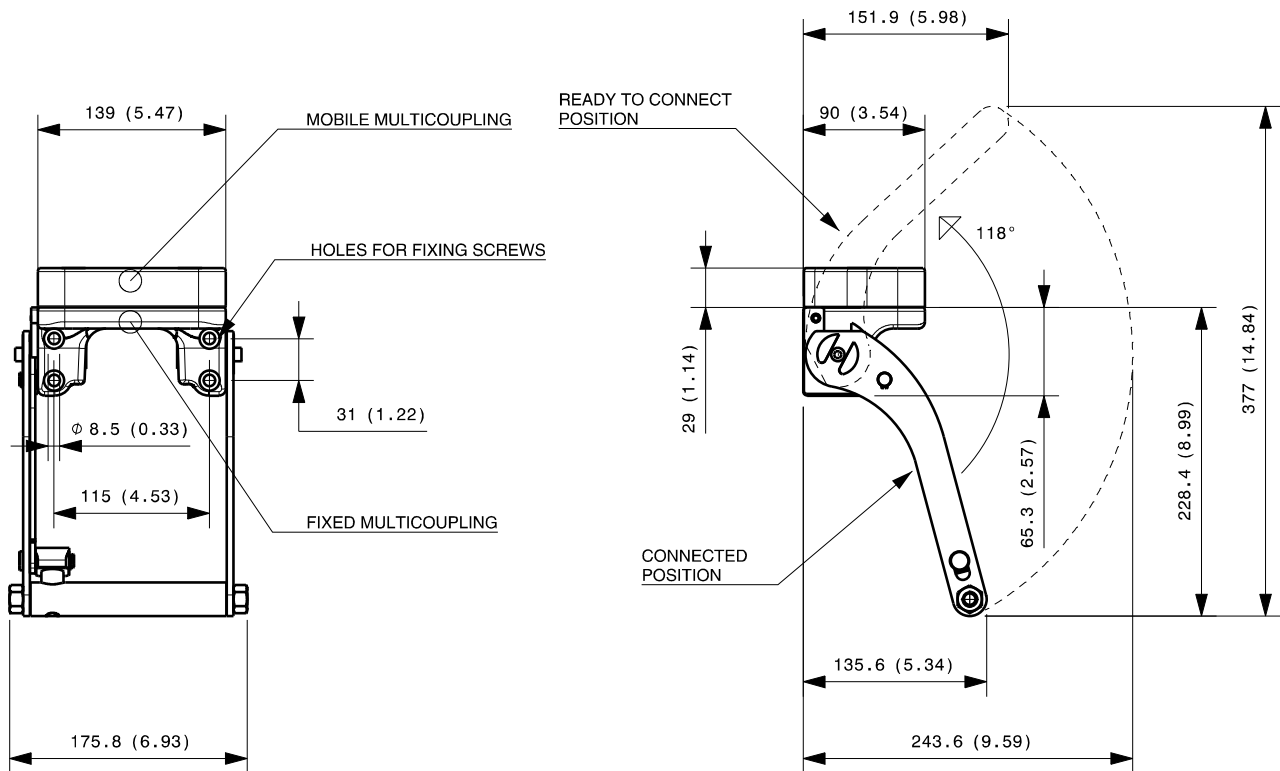

## DRAWING

## CONFIGURATIONS

Possible configurations		
Pos	Coupling size	Predisposition for electrical connector
1	FAP9AZN	-
2	FAP9AZN	-
3	FAP9AZN	-
4	FAP9AZN	-
5	FAP9AZN	YES
6	FAP9AZN	YES

MultiCoupling (couplings included)		
Code	Name	Description
870000074	MULTI COMPLETE GR6 5A	5 FAP9A 3/8 BSP - CAP
870000075	MULTI COMPLETE GR6 6A	6 FAP9A 1/2 BSP - CAP
870000079	MULTI COMPLETE GR6 6A	6 FAP9A 3/8 BSP - CAP
870000080	MULTI COMPLETE GR6 4A	4 FAP9A 1/2 BSP - CAP
870000086	MULTI COMPLETE GR6 4A-1EC	4 FAP9A 1/2 NPT - 1EC7 - CAP
870015096	MULTI COMPLETE GR6 5A	5 FAP9A 1/4 BSP - CAP
870016044	MULTI COMPLETE GR6 4A	4 FAP9A 3/8 BSP - CAP
870000087	MULTI COMPLETE GR6 5A	2 FAP9A 3/8 NPT - 3 FAP9A 1/2 NPT - CAP
870000172	MULTI FIX GR6 2A	2 FAP9A 3/8 BSP
870000174	MULTI FIX GR6 5A	5 FAP9A 3/8 BSP
870000179	MULTI FIX GR6 6A	6 FAP9A 3/8 BSP
870000180	MULTI FIX GR6 4A	4 FAP9A 1/2 BSP
870000185	MULTI FIX GR6 4A	3 FAP9A 1/4 SAE - 1 FAP9A 3/8 SAE
870000187	MULTI FIX GR6 6A	6 FAP9A 1/2 NPT
870016144	MULTI FIX GR6 4A	4 FAP9A 3/8 BSP
870000273	MULTI MOBILE GR6 5A	5 FAP9A 3/8 BSP
870000275	MULTI MOBILE GR6 6A	6 FAP9A 1/2 BSP
870000279	MULTI MOBILE GR6 6A	6 FAP9A 3/8 BSP
870000280	MULTI MOBILE GR6 4A	4 FAP9A 1/2 BSP
870000285	MULTI MOBILE GR6 4A	3 FAP9A 1/4 SAE - 1 FAP9A 3/8 SAE
870000287	MULTI MOBILE GR6 6A	6 FAP9A 1/2 NPT

## Fixed and mobile multicoupling

3,7 Kg and 1,5 Kg

Dimensions in millimeters (inch)