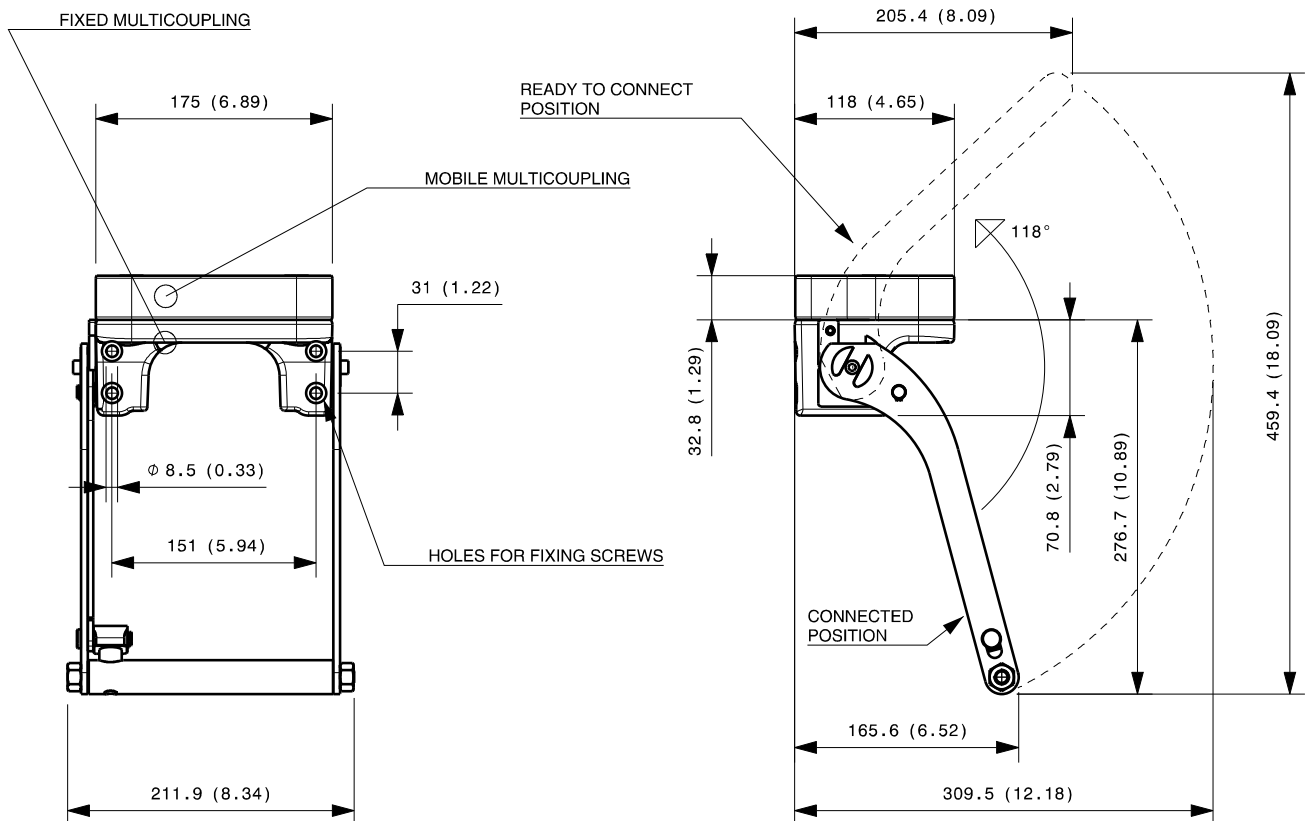

GR6 3A-1B-1C-1D-2EC

Previous description	Max. Resistance	FAP9 (A)		FAP13 (B)	FAP15 (C)	FAP17 (D)	FAP21 (E)	FAP30 (G)
Body size		3/8"	D	1/2"	5/8"	3/4"	1"	1-1/2"
GRC6ZN	23000 N	3	D	1	1	1		

DRAWING

CONFIGURATIONS

Possible configurations		
Pos	Coupling size	Predisposition for electrical connector
1	FAP17ZN	-
2	FAP15ZN	-
3	FAP13ZN	-
4	FAP9DZN	-
5	FAP9DZN	YES
6	FAP9DZN	YES

MultiCoupling (couplings included)		
Code	Name	Description
870016017	MULTI COMPLETE GR6 3A-1B-1C-1D	3 FAP9D 3/8 BSP - 1 FAP13 1/2 BSP - 1 FAP15 3/4 BSP - 1 FAP17 1 BSP - CAP
870016117	MULTI FIX GR6 3A-1B-1C-1D	3 FAP9D 3/8 BSP - 1 FAP13 1/2 BSP - 1 FAP15 3/4 BSP - 1 FAP17 1 BSP
870016123	MULTI FIX GR6 3A-1B-1C-1D	3 FAP9D 3/8 SAE - 1 FAP13 1/2 SAE - 1 FAP15 3/4 SAE - 1 FAP17 1 SAE
870016217	MULTI MOBILE GR6 3A-1B-1C-1D	3 FAP9D 3/8 BSP - 1 FAP13 1/2 BSP - 1 FAP15 3/4 BSP - 1 FAP17 1 BSP
870016223	MULTI MOBILE GR6 3A-1B-1C-1D	3 FAP9D 3/8 SAE - 1 FAP13 1/2 SAE - 1 FAP15 3/4 SAE - 1 FAP17 1 SAE

MultiCoupling spare parts (couplings not included)	
Code	Name
806000296	MULTI FIX EMPTY GR6 3A-1B-1C-1D-2EC
806000297	MULTI MOBILE EMPTY GR6 3A-1B-1C-1D-2EC
815606258	CAP FIX MULTICOUPLING GR 175x117 V01
815606259	PARKING STATION MOBILE MULTICOUPLING GR 180x120 V01
815700999	SPARE KIT LEVER GROUP GR 250x212

Custom configurations available upon request

Fixed and mobile multicoupling

5,8 Kg and 2,8 Kg

Dimensions in millimeters (inch)

Cap for fixed multicoupling 1,1 Kg

Parking station for mobile multicoupling 2,2 Kg