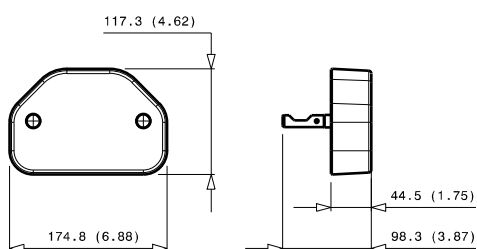

Custom configurations available upon request

Fixed and mobile multicoupling

5,8 Kg and 2,8 Kg

Dimensions in millimeters (inch)

Cap for fixed multicoupling 1,1 Kg

Parking station for mobile multicoupling 2,2 Kg