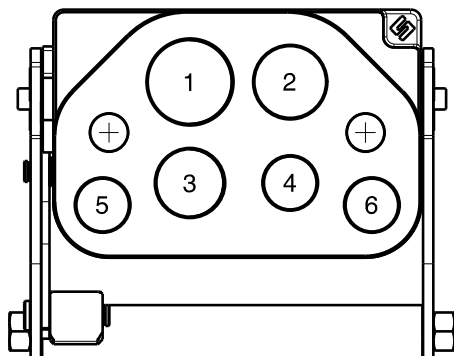

GR6 3A-1B-1C-1D-2EC

Previous description	Max. Resistance	FAP9 (A)		FAP13 (B)	FAP15 (C)	FAP17 (D)	FAP21 (E)	FAP30 (G)
Body size		3/8"	D	1/2"	5/8"	3/4"	1"	1-1/2"
GRC6ZN	23000 N	3	D	1	1	1		

DRAWING

CONFIGURATIONS

Possible configurations		
Pos	Coupling size	Predisposition for electrical connector
1	FAP17ZN	-
2	FAP15ZN	-
3	FAP13ZN	-
4	FAP9DZN	-
5	FAP9DZN	YES
6	FAP9DZN	YES

MultiCoupling (couplings included)		
Code	Name	Description
870016017	MULTI COMPLETE GR6 3A-1B-1C-1D	3 FAP9D 3/8 BSP - 1 FAP13 1/2 BSP - 1 FAP15 3/4 BSP - 1 FAP17 1 BSP - CAP
870016117	MULTI FIX GR6 3A-1B-1C-1D	3 FAP9D 3/8 BSP - 1 FAP13 1/2 BSP - 1 FAP15 3/4 BSP - 1 FAP17 1 BSP
870016123	MULTI FIX GR6 3A-1B-1C-1D	3 FAP9D 3/8 SAE - 1 FAP13 1/2 SAE - 1 FAP15 3/4 SAE - 1 FAP17 1 SAE
870016217	MULTI MOBILE GR6 3A-1B-1C-1D	3 FAP9D 3/8 BSP - 1 FAP13 1/2 BSP - 1 FAP15 3/4 BSP - 1 FAP17 1 BSP
870016223	MULTI MOBILE GR6 3A-1B-1C-1D	3 FAP9D 3/8 SAE - 1 FAP13 1/2 SAE - 1 FAP15 3/4 SAE - 1 FAP17 1 SAE