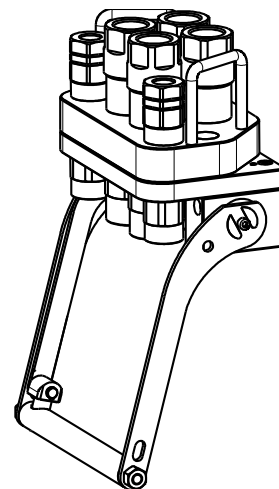

GR6 2B-4D-2EC

Previous description	Max. Resistance Body size	FAP9 (A) 3/8"	FAP13 (B) 1/2"	FAP15 (C) 5/8"	FAP17 (D) 3/4"	FAP21 (E) 1"	FAP30 (G) 1-1/2"
GR6LLZN	23000 N		2		4		

DRAWING

CONFIGURATIONS

Pos	Possible configurations	
	Coupling size	Predisposition for electrical connector
1	FAP17ZN	-
2	FAP17ZN	-
3	FAP17ZN	-
4	FAP17ZN	-
5	FAP13ZN	YES
6	FAP13ZN	YES

MultiCoupling (couplings included)		
Code	Name	Description
870015067	MULTI COMPLETE GR6 1B-4D	1 FAQ13 1/2 BSP - 4 FAP17 1 BSP - CAP
870016004	MULTI COMPLETE GR6 1B-4D	1 FAP13 1/2 BSP - 4 FAP17 1 BSP - CAP
870016038	MULTI COMPLETE GR6 2B-4D	2 FAP13 3/4 BSP - 4 FAP17 1 BSP - CAP
870016066	MULTI COMPLETE GR6 1B-4D	1 FAP13 1/2 NPT - 3 FAP17 3/4 NPT - 1 FAQ17 1 NPT - CAP
870016105	MULTI FIX GR6 2D	2 FAP17 1 BSP
870016124	MULTI FIX GR6 2B-4D	2 FAP13 1/2 SAE - 4 FAP17 1 SAE
870016178	MULTI FIX GR6 2B-4D	2 FAP13 3/4 NPT - 4 FAP17 1 NPT
870016179	MULTI FIX GR6 2B-2D	2 FAP13 3/4 NPT - 2 FAP17 1 NPT
870016205	MULTI MOBILE GR6 2D	2 FAP17 1 BSP
870016224	MULTI MOBILE GR6 2B-4D	2 FAP13 1/2 SAE - 4 FAP17 1 SAE
870016278	MULTI MOBILE GR6 2B-4D	2 FAP13 3/4 NPT - 4 FAP17 1 NPT
870016279	MULTI MOBILE GR6 2B-2D	2 FAP13 3/4 NPT - 2 FAP17 1 NPT
870016204	MULTI MOBILE GR6 1B-4D	1 FAP13 1/2 BSP - 4 FAP17 1 BSP

MultiCoupling spare parts (couplings not included)	
Code	Name
806000338	MULTI FIX EMPTY GR6 2B-4D-2EC
806000339	MULTI MOBILE EMPTY GR6 2B-4D-2EC
815606262	CAP FIX MULTICOUPLING GR 218x140
815606263	PARKING STATION MOBILE MULTICOUPLING GR 218x150
815701056	SPARE KIT LEVER GROUP GR 250x256

Custom configurations available upon request

Fixed and mobile multicoupling

7,7 Kg and 5,0 Kg

GR

Dimensions in millimeters (inch)

Cap for fixed multicoupling 1,7 Kg

Parking station for mobile multicoupling 3,4 Kg