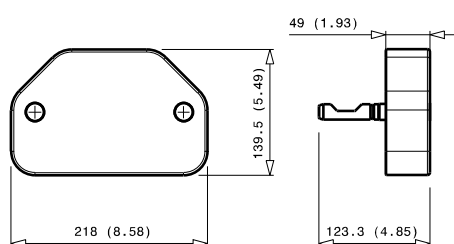

Custom configurations available upon request

Fixed and mobile multicoupling

7,7 Kg and 5,0 Kg

GR

Dimensions in millimeters (inch)

Cap for fixed multicoupling 1,7 Kg

Parking station for mobile multicoupling 3,4 Kg