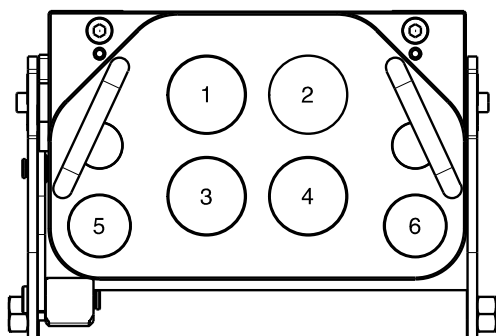

GR6 2B-4D-2EC

Previous description	Max. Resistance Body size	FAP9 (A) 3/8"	FAP13 (B) 1/2"	FAP15 (C) 5/8"	FAP17 (D) 3/4"	FAP21 (E) 1"	FAP30 (G) 1-1/2"
GR6LLZN	23000 N		2		4		

DRAWING

CONFIGURATIONS

Pos	Possible configurations	
	Coupling size	Predisposition for electrical connector
1	FAP17ZN	-
2	FAP17ZN	-
3	FAP17ZN	-
4	FAP17ZN	-
5	FAP13ZN	YES
6	FAP13ZN	YES