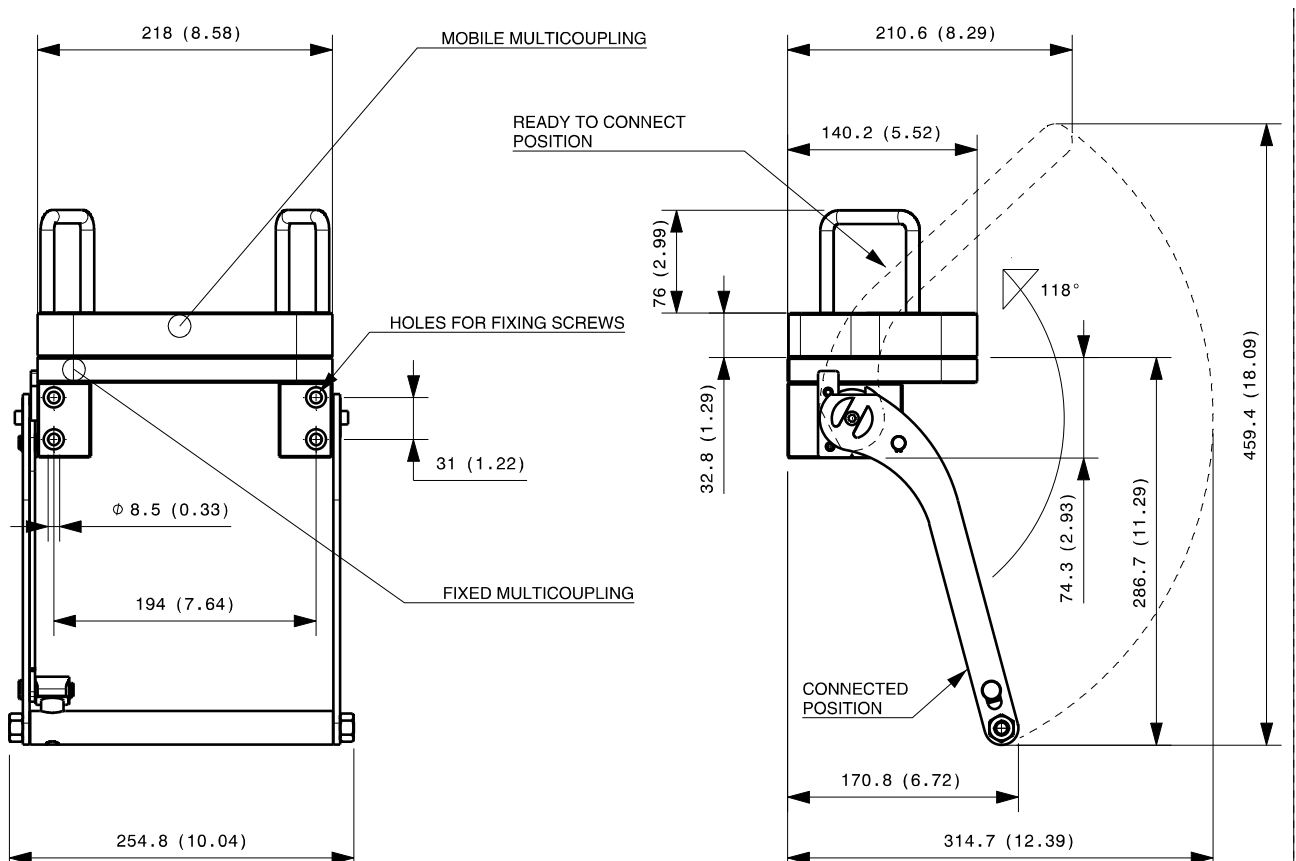

MultiCoupling (couplings included)		
Code	Name	Description
870015067	MULTI COMPLETE GR6 1B-4D	1 FAQ13 1/2 BSP - 4 FAP17 1 BSP - CAP
870016004	MULTI COMPLETE GR6 1B-4D	1 FAP13 1/2 BSP - 4 FAP17 1 BSP - CAP
870016038	MULTI COMPLETE GR6 2B-4D	2 FAP13 3/4 BSP - 4 FAP17 1 BSP - CAP
870016066	MULTI COMPLETE GR6 1B-4D	1 FAP13 1/2 NPT - 3 FAP17 3/4 NPT - 1 FAQ17 1 NPT - CAP
870016105	MULTI FIX GR6 2D	2 FAP17 1 BSP
870016124	MULTI FIX GR6 2B-4D	2 FAP13 1/2 SAE - 4 FAP17 1 SAE
870016178	MULTI FIX GR6 2B-4D	2 FAP13 3/4 NPT - 4 FAP17 1 NPT
870016179	MULTI FIX GR6 2B-2D	2 FAP13 3/4 NPT - 2 FAP17 1 NPT
870016205	MULTI MOBILE GR6 2D	2 FAP17 1 BSP
870016224	MULTI MOBILE GR6 2B-4D	2 FAP13 1/2 SAE - 4 FAP17 1 SAE
870016278	MULTI MOBILE GR6 2B-4D	2 FAP13 3/4 NPT - 4 FAP17 1 NPT
870016279	MULTI MOBILE GR6 2B-2D	2 FAP13 3/4 NPT - 2 FAP17 1 NPT
870016204	MULTI MOBILE GR6 1B-4D	1 FAP13 1/2 BSP - 4 FAP17 1 BSP

MultiCoupling spare parts (couplings not included)	
Code	Name
806000338	MULTI FIX EMPTY GR6 2B-4D-2EC
806000339	MULTI MOBILE EMPTY GR6 2B-4D-2EC
815606262	CAP FIX MULTICOUPLING GR 218x140
815606263	PARKING STATION MOBILE MULTICOUPLING GR 218x150
815701056	SPARE KIT LEVER GROUP GR 250x256

Custom configurations available upon request

Fixed and mobile multicoupling

7,7 Kg and 5,0 Kg

GR

Dimensions in millimeters (inch)

Cap for fixed multicoupling 1,7 Kg

Parking station for mobile multicoupling 3,4 Kg