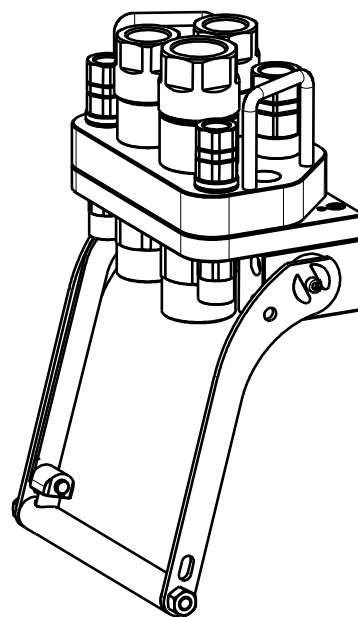

# GR6 2A-1B-2D-1E-3EC

Previous description	Max. Resistance	FAP9 (A)		FAP13 (B)	FAP15 (C)	FAP17 (D)	FAP21 (E)	FAP30 (G)
Body size		3/8"	D	1/2"	5/8"	3/4"	1"	1-1/2"
GR6AF	23000 N	2	D	1		2	1	

## DRAWING

## CONFIGURATIONS

Possible configurations		
Pos	Coupling size	Predisposition for electrical connector
1	FAP17ZN	-
2	FAP13ZN	YES
3	FAP17ZN	-
4	FAP21ZN	-
5	FAP9DZN	YES
6	FAP9DZN	YES

MultiCoupling (couplings included)		
Code	Name	Description
870015076	MULTI COMPLETE GR6 1A-2D-1E	1 FAP9D 1/2 BSP - 2 FAP17 1 BSP - 1 FAP21 1-1/4 BSP - CAP
870015152	MULTI FIX GR6 2A-2D-1E	2 FAP9D 1/2 BSP - 2 FAP17 3/4 BSP - 1 FAP21 1-1/4 BSP
870015176	MULTI FIX GR6 1A-2D-1E	1 FAP9D 1/2 BSP - 2 FAP17 1 BSP - 1 FAP21 1-1/4 BSP
870016156	MULTI FIX GR6 1B-2D-1E	1 FAP13 1/2 BSP - 2 FAP17 3/4 BSP - 1 FAP21 1 BSP
870015276	MULTI MOBILE GR6 1A-2D-1E	1 FAP9D 1/2 BSP - 2 FAP17 1 BSP - 1 FAP21 1-1/4 BSP
870015252	MULTI MOBILE GR6 2A-2D-1E	2 FAP9D 1/2 BSP - 2 FAP17 3/4 BSP - 1 FAP21 1-1/4 BSP
870016255	MULTI MOBILE GR6 1D-1E	1 FAP17 3/4 BSP - 1 FAP21 1 BSP
870016256	MULTI MOBILE GR6 1B-2D-1E	1 FAP13 1/2 BSP - 2 FAP17 3/4 BSP - 1 FAP21 1 BSP