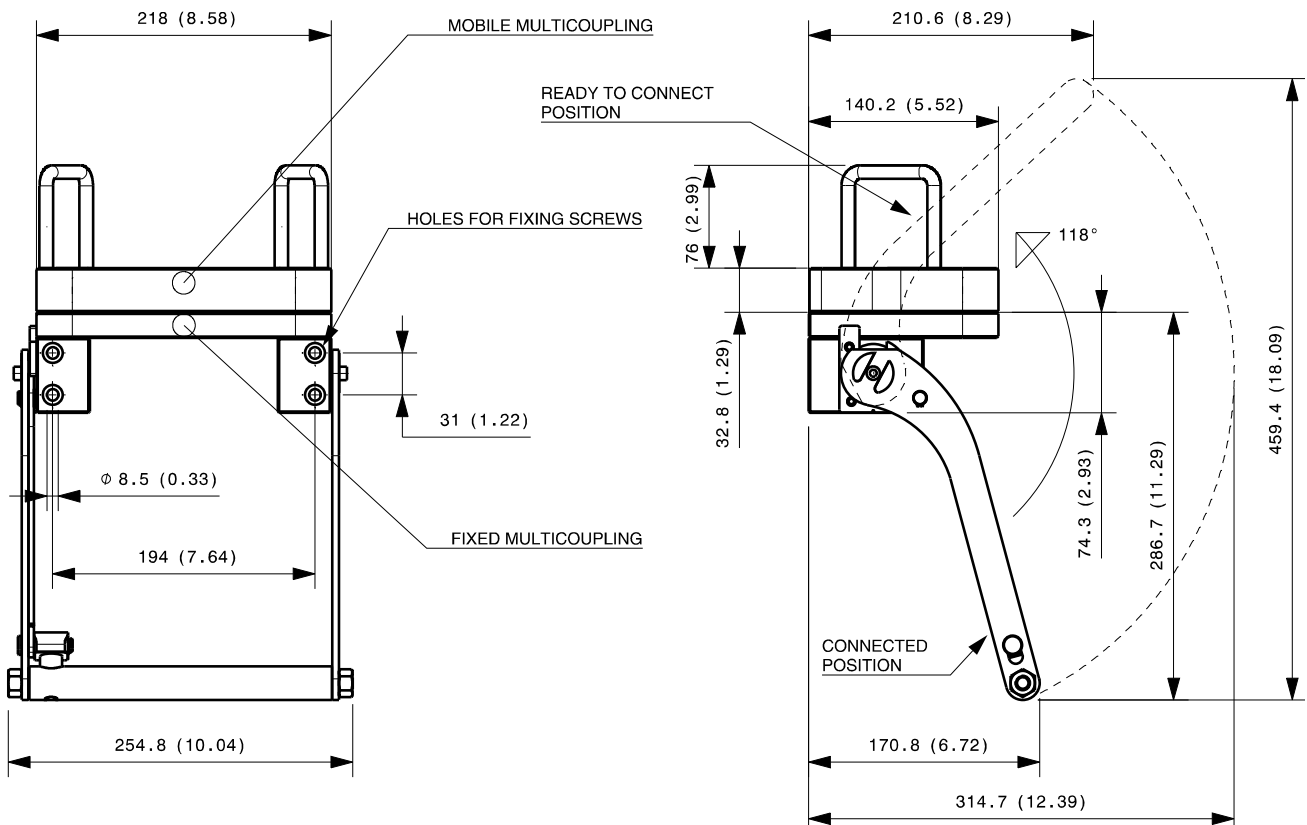

## DRAWING

## CONFIGURATIONS

Possible configurations		
Pos	Coupling size	Predisposition for electrical connector
1	FAP17ZN	-
2	FAP13ZN	YES
3	FAP17ZN	-
4	FAP21ZN	-
5	FAP9DZN	YES
6	FAP9DZN	YES

MultiCoupling (couplings included)		
Code	Name	Description
870015076	MULTI COMPLETE GR6 1A-2D-1E	1 FAP9D 1/2 BSP - 2 FAP17 1 BSP - 1 FAP21 1-1/4 BSP - CAP
870015152	MULTI FIX GR6 2A-2D-1E	2 FAP9D 1/2 BSP - 2 FAP17 3/4 BSP - 1 FAP21 1-1/4 BSP
870015176	MULTI FIX GR6 1A-2D-1E	1 FAP9D 1/2 BSP - 2 FAP17 1 BSP - 1 FAP21 1-1/4 BSP
870016156	MULTI FIX GR6 1B-2D-1E	1 FAP13 1/2 BSP - 2 FAP17 3/4 BSP - 1 FAP21 1 BSP
870015276	MULTI MOBILE GR6 1A-2D-1E	1 FAP9D 1/2 BSP - 2 FAP17 1 BSP - 1 FAP21 1-1/4 BSP
870015252	MULTI MOBILE GR6 2A-2D-1E	2 FAP9D 1/2 BSP - 2 FAP17 3/4 BSP - 1 FAP21 1-1/4 BSP
870016255	MULTI MOBILE GR6 1D-1E	1 FAP17 3/4 BSP - 1 FAP21 1 BSP
870016256	MULTI MOBILE GR6 1B-2D-1E	1 FAP13 1/2 BSP - 2 FAP17 3/4 BSP - 1 FAP21 1 BSP

MultiCoupling spare parts (couplings not included)	
Code	Name
806000388	MULTI FIX EMPTY GR6 2A-1B-2D-1E-3EC
806000389	MULTI MOBILE EMPTY GR6 2A-1B-2D-1E -3EC
815606262	CAP FIX MULTICOUPLING GR 218x140
815606263	PARKING STATION MOBILE MULTICOUPLING GR 218x150
815701056	SPARE KIT LEVER GROUP GR 250x256

## Fixed and mobile multicoupling

7,5 Kg and 4,3 Kg

Dimensions in millimeters (inch)