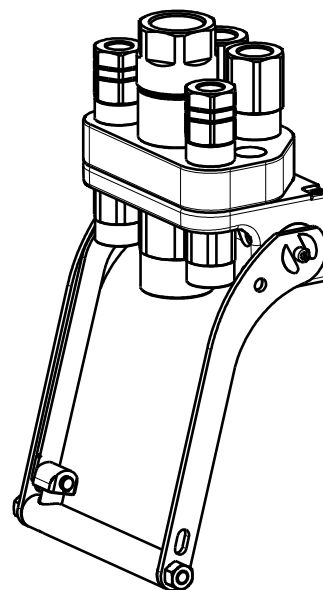

# GR5 2B-2C-1E-2EC

Previous description	Max. Resistance Body size	FAP9 (A) 3/8"	FAP13 (B) 1/2"	FAP15 (C) 5/8"	FAP17 (D) 3/4"	FAP21 (E) 1"	FAP30 (G) 1-1/2"
GRZ5ZN	23000 N		2	2		1	

## DRAWING

## CONFIGURATIONS

Possible configurations		
Pos	Coupling size	Predisposition for electrical connector
1	FAP15ZN	-
2	FAP15ZN	-
3	FAP21ZN	-
4	FAP13ZN	YES
5	FAP13ZN	YES

MultiCoupling (couplings included)		
Code	Name	Description
870016051	MULTI COMPLETE GR5 2B-1C-1E	2 FAP13 1/2 BSP - 1 FAP15 3/4 BSP - 1FAP21 1 BSP - CAP
870015063	MULTI COMPLETE GR5 2B-2C-1E	2 FAP13 1/2 BSP - 2 FAP15 3/4 BSP - 1 FAP21 1-1/4 BSP - CAP
870015097	MULTI COMPLETE GR5 2C-1E	2 FAP15 3/4 BSP - 1 FAP21 1 BSP - CAP
870016003	MULTI COMPLETE GR5 2C-1E	2 FAP15 3/4 BSP - 1 FAP21 1-1/4 BSP - CAP
870016012	MULTI COMPLETE GR5 2B-2C	2 FAP13 1/2 BSP - 2 FAP15 3/4 BSP - CAP
870015157	MULTI FIX GR5 1B-2C-1E	1 FAP13 1/2 BSP - 2 FAP15 3/4 BSP - 1 FAP21 1 BSP
870015257	MULTI MOBILE GR5 1B-2C-1E	1 FAP13 1/2 BSP - 2 FAP15 3/4 BSP - 1 FAP21 1 BSP
870016258	MULTI MOBILE GR5 1B-1C-1E	1 FAP13 1/2 BSP - 1 FAP15 3/4 BSP - 1 FAP21 1 BSP
870016257	MULTI MOBILE GR5 1C-1E	1 FAP15 3/4 BSP - 1 FAP21 1 BSP