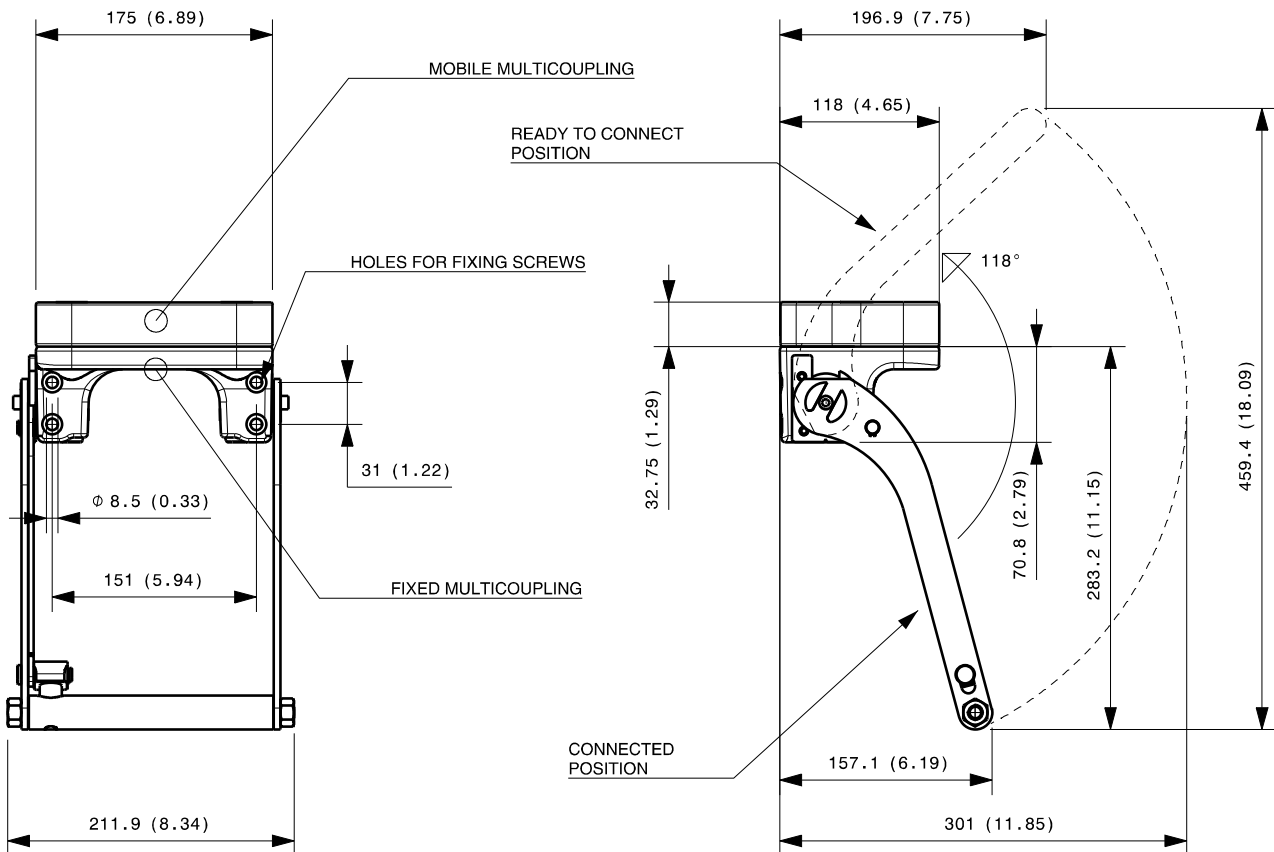

## DRAWING

## CONFIGURATIONS

Possible configurations		
Pos	Coupling size	Predisposition for electrical connector
1	FAP15ZN	-
2	FAP15ZN	-
3	FAP21ZN	-
4	FAP13ZN	YES
5	FAP13ZN	YES

MultiCoupling (couplings included)		
Code	Name	Description
870016051	MULTI COMPLETE GR5 2B-1C-1E	2 FAP13 1/2 BSP - 1 FAP15 3/4 BSP - 1FAP21 1 BSP - CAP
870015063	MULTI COMPLETE GR5 2B-2C-1E	2 FAP13 1/2 BSP - 2 FAP15 3/4 BSP - 1 FAP21 1-1/4 BSP - CAP
870015097	MULTI COMPLETE GR5 2C-1E	2 FAP15 3/4 BSP - 1 FAP21 1 BSP - CAP
870016003	MULTI COMPLETE GR5 2C-1E	2 FAP15 3/4 BSP - 1 FAP21 1-1/4 BSP - CAP
870016012	MULTI COMPLETE GR5 2B-2C	2 FAP13 1/2 BSP - 2 FAP15 3/4 BSP - CAP
870015157	MULTI FIX GR5 1B-2C-1E	1 FAP13 1/2 BSP - 2 FAP15 3/4 BSP - 1 FAP21 1 BSP
870015257	MULTI MOBILE GR5 1B-2C-1E	1 FAP13 1/2 BSP - 2 FAP15 3/4 BSP - 1 FAP21 1 BSP
870016258	MULTI MOBILE GR5 1B-1C-1E	1 FAP13 1/2 BSP - 1 FAP15 3/4 BSP - 1 FAP21 1 BSP
870016257	MULTI MOBILE GR5 1C-1E	1 FAP15 3/4 BSP - 1 FAP21 1 BSP

## Fixed and mobile multicoupling

5,5 Kg and 2,6 Kg

Dimensions in millimeters (inch)