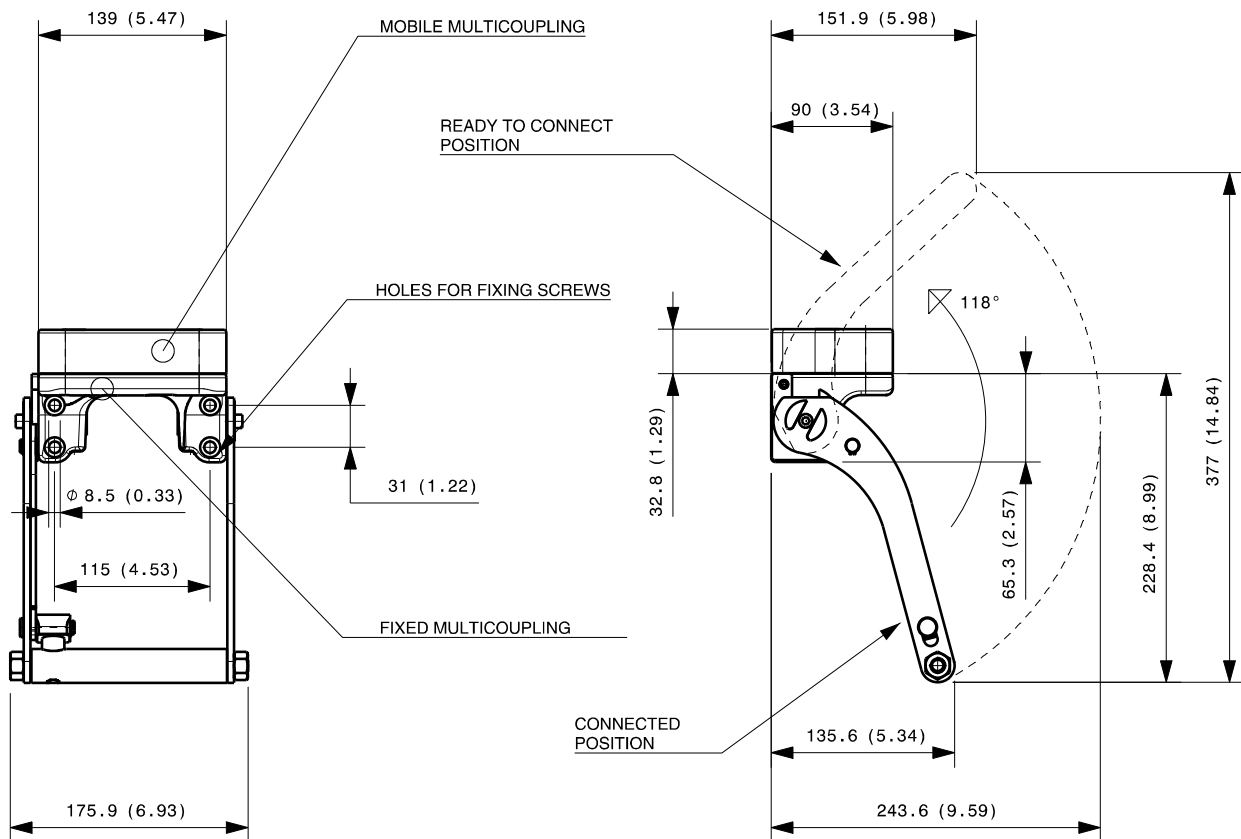

## DRAWING

## CONFIGURATIONS

Possible configurations		
Pos	Coupling size	Predisposition for electrical connector
1	FAP15ZN	-
2	FAP15ZN	-
3	FAP9DZN	YES
4	FAP9DZN	YES

MultiCoupling (couplings included)		
Code	Name	Description
870016008	MULTI COMPLETE GR4 1A-2C-1EC	1 FAP9D 1/2 BSP - 2 FAP15 3/4 BSP - 1EC7 - CAP
870016041	MULTI COMPLETE GR4 1A-2C	1 FAP9D 3/8 NPT - 2 FAP15 3/4 NPT - CAP
870016060	MULTI COMPLETE GR4 1A-2C	1 FAP9D 3/8 SAE - 2 FAP15 3/4 SAE - CAP
870016108	MULTI FIX GR4 1A-2C-1EC	1 FAP9D 1/2 BSP - 2 FAP15 3/4 BSP - 1EC7
870016111	MULTI FIX GR4 1A-2C	1 FAP9D 3/8 BSP - 2 FAP15 3/4 BSP
870016129	MULTI FIX GR4 1A-2C-1EC	1 FAP9D 3/8 BSP - 2 FAP15 3/4 BSP - 1EC7
870016208	MULTI MOBILE GR4 1A-2C-1EC	1 FAP9D 1/2 BSP - 2 FAP15 3/4 BSP - 1EC7
870016211	MULTI MOBILE GR4 1A-2C	1 FAP9D 3/8 BSP - 2 FAP15 3/4 BSP
870016229	MULTI MOBILE GR4 1A-2C-1EC	1 FAP9D 3/8 BSP - 2 FAP15 3/4 BSP - 1EC7
870016241	MULTI MOBILE GR4 1A-2C	1 FAP9D 3/8 NPT - 2 FAP15 3/4 NPT
870016260	MULTI MOBILE GR4 1A-2C	1 FAP9D 3/8 SAE - 2 FAP15 3/4 SAE

MultiCoupling spare parts (couplings not included)		
Code	Name	
806000278	MULTI FIX EMPTY GR4 2A-2C-2EC	
806000279	MULTI MOBILE EMPTY GR4 2A-2C-2EC	
815606246	CAP FIX MULTICOUPLING GR 139x90 V02	
815606249	PARKING STATION MOBILE MULTICOUPLING GR 140x100	
815701052	SPARE KIT LEVER GROUP GR 200x176	

## Fixed and mobile multicoupling

3,7 Kg and 1,7 Kg

Dimensions in millimeters (inch)