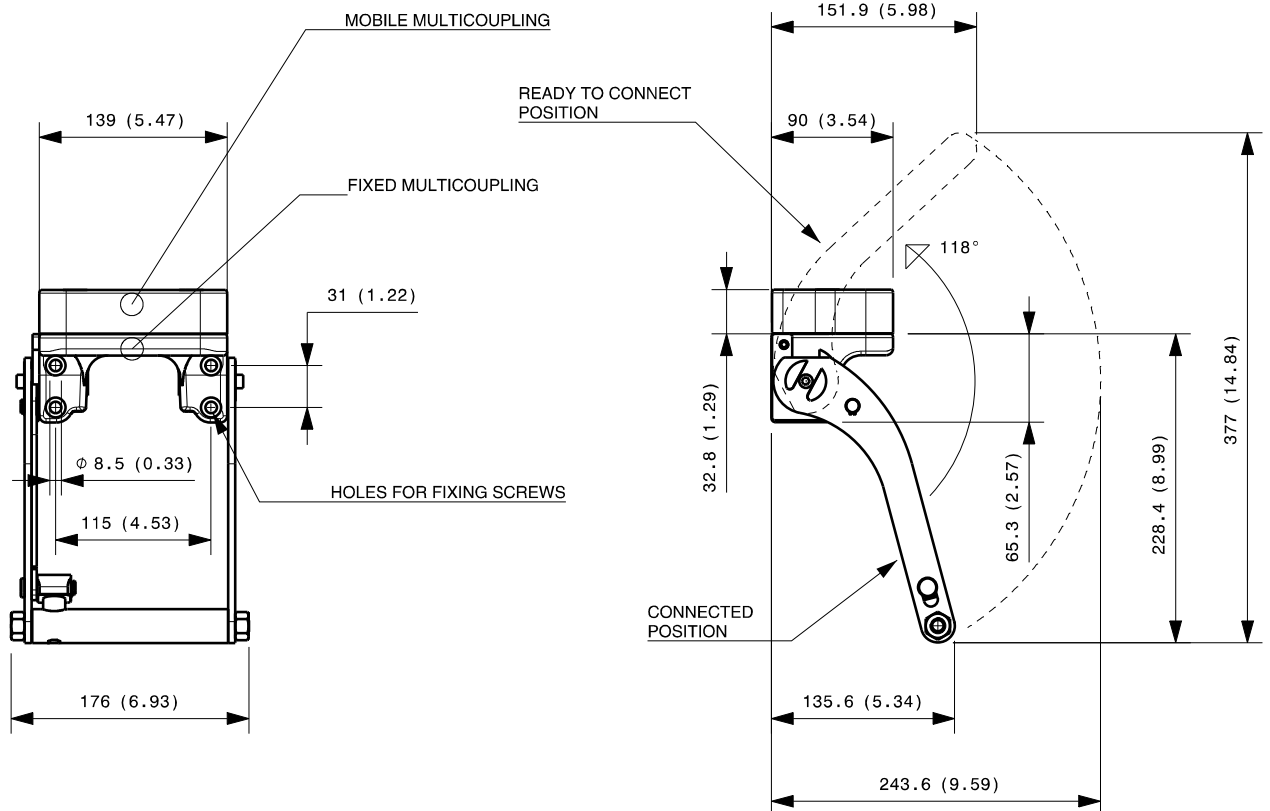

## DRAWING

## CONFIGURATIONS

Possible configurations		
Pos	Coupling size	Predisposition for electrical connector
1	FAP13ZN	-
2	FAP13ZN	YES
3	FAP13ZN	-

MultiCoupling (couplings included)		
Code	Name	Description
870003017	MULTI COMPLETE GR3 3B	1 FAP13 1/2 BSP - 2 FAP13 3/4 BSP - CAP
870003020	MULTI COMPLETE GR3 3B	3 FAP13 1/2 BSP - CAP
870003021	MULTI COMPLETE GR3 3B	3 FAP13 3/4 BSP - CAP
870003117	MULTI FIX GR3 3B	1 FAP13 1/2 BSP - 2 FAP13 3/4 BSP
870003120	MULTI FIX GR3 3B	3 FAP13 1/2 BSP
870003122	MULTI FIX GR3 2B	2 FAP13 3/4 BSP
870003123	MULTI FIX GR3 2B-1EC	2 FAP13 1/2 BSP - 1 EC6
870003217	MULTI MOBILE GR3 3B	1 FAP13 1/2 BSP - 2 FAP13 3/4 BSP
870003220	MULTI MOBILE GR3 3B	3 FAP13 1/2 BSP
870003223	MULTI MOBILE GR3 2B-1EC	2 FAP13 1/2 BSP - 1 EC6

MultiCoupling spare parts (couplings not included)	
Code	Name
806000272	MULTI FIX EMPTY GR3 3B-1EC
806000273	MULTI MOBILE EMPTY GR3 3B-1EC
815606248	CAP FIX MULTICOUPLING GR 139x90
815606249	PARKING STATION MOBILE MULTICOUPLING GR 140x100
815701052	SPARE KIT LEVER GROUP GR 200x176

## Fixed and mobile multicoupling

3,8 Kg and 1,8 Kg

Dimensions in millimeters (inch)