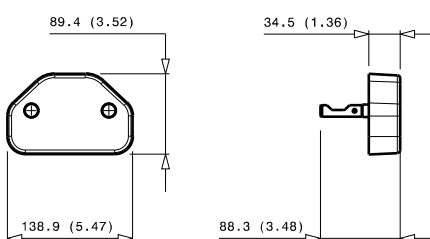

Cap for fixed multicoupling 0,6 Kg