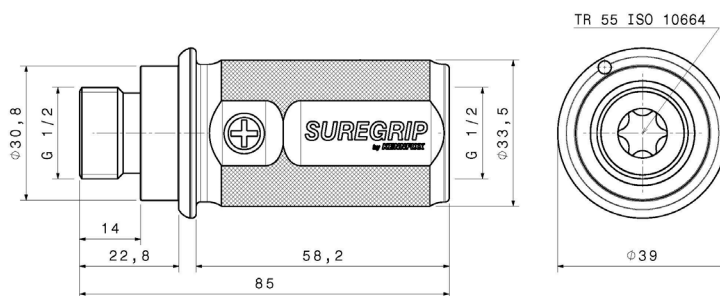

Features

A colored aluminium extra grip to help identify lines and increase the ease of handling during connection and disconnection phases.

- Non-slip marking grips easily mounted into the hydraulic line positioned between the hose and the coupling
- Simple identification: simplifies when connecting multiple lines.
- Durable hydraulic grip in anodized aluminium.
- The knurled finish provides a wider, non-slip surface to help during connection/disconnection
- 5 colors available.
- BSP (male/female) thread.
- Available also in kit with Stucchi I12GS L15 male quick coupling, cap included.
- Parking station with 4 magnetic spots available.

Dimensions

Weight: 0,127 kg – 0,280 lb

Item code	Product name
820900001	SUREGRIP 12 BSP PLUS - 12 BSP EXT BLUE
820900002	SUREGRIP 12 BSP MINUS - 12 BSP EXT BLUE
820900003	SUREGRIP 12 BSP PLUS - 12 BSP EXT YELLOW
820900004	SUREGRIP 12 BSP MINUS - 12 BSP EXT YELLOW
820900005	SUREGRIP 12 BSP PLUS - 12 BSP EXT RED
820900006	SUREGRIP 12 BSP MINUS - 12 BSP EXT RED
820900007	SUREGRIP 12 BSP PLUS - 12 BSP EXT GREEN
820900008	SUREGRIP 12 BSP MINUS - 12 BSP EXT GREEN
820900009	SUREGRIP 12 BSP PLUS - 12 BSP EXT BLACK
820900010	SUREGRIP 12 BSP MINUS - 12 BSP EXT BLACK

Tightening torque: 90 Nm / 66,38 lbf ft

Weight: 0,274 kg – 0,604 lb

Item code	Product name
820900011	SUREGRIP 12 BSP BLUE PLUS + CAP + M I12GS L15
820900012	SUREGRIP 12 BSP BLUE MINUS + CAP + M I12GS L15
820900013	SUREGRIP 12 BSP YELLOW PLUS + CAP + M I12GS L15
820900014	SUREGRIP 12 BSP YELLOW MINUS + CAP + M I12GS L15
820900018	SUREGRIP 12 BSP RED PLUS + CAP + M I12GS L15
820900019	SUREGRIP 12 BSP RED MINUS + CAP + M I12GS L15
820900020	SUREGRIP 12 BSP GREEN PLUS + CAP + M I12GS L15
820900021	SUREGRIP 12 BSP GREEN MINUS + CAP + M I12GS L15
820900022	SUREGRIP 12 BSP BLACK PLUS + CAP + M I12GS L15
820900023	SUREGRIP 12 BSP BLACK MINUS + CAP + M I12GS L15