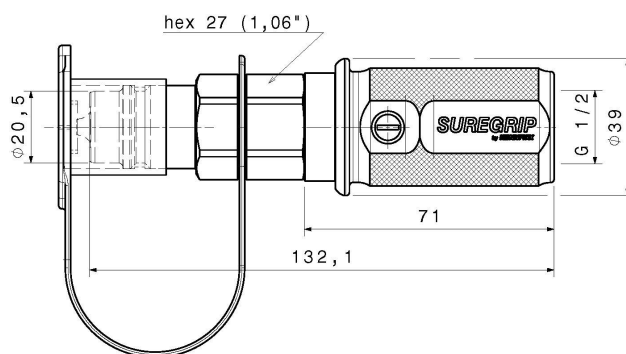

Features

A colored aluminium extra grip to help identify lines and increase the ease of handling during connection and disconnection phases.

- Non-slip marking grips easily mounted into the hydraulic line positioned between the hose and the coupling
- Simple identification: simplifies when connecting multiple lines.
- Durable hydraulic grip in anodized aluminium.
- The knurled finish provides a wider, non-slip surface to help during connection/disconnection
- 5 colors available.
- BSP (male/female) thread.
- Available also in kit with Stucchi I12GS L15 male quick coupling, cap included.
- Parking station with 4 magnetic spots available.

Dimensions

Weight: 0,127 kg – 0,280 lb

Item code	Product name
820900001	SUREGRIP 12 BSP PLUS - 12 BSP EXT BLUE
820900002	SUREGRIP 12 BSP MINUS - 12 BSP EXT BLUE
820900003	SUREGRIP 12 BSP PLUS - 12 BSP EXT YELLOW
820900004	SUREGRIP 12 BSP MINUS - 12 BSP EXT YELLOW
820900005	SUREGRIP 12 BSP PLUS - 12 BSP EXT RED
820900006	SUREGRIP 12 BSP MINUS - 12 BSP EXT RED
820900007	SUREGRIP 12 BSP PLUS - 12 BSP EXT GREEN
820900008	SUREGRIP 12 BSP MINUS - 12 BSP EXT GREEN
820900009	SUREGRIP 12 BSP PLUS - 12 BSP EXT BLACK
820900010	SUREGRIP 12 BSP MINUS - 12 BSP EXT BLACK

Tightening torque: 90 Nm / 66,38 lbf ft

Weight: 0,274 kg – 0,604 lb

Item code	Product name
820900011	SUREGRIP 12 BSP BLUE PLUS + CAP + M I12GS L15
820900012	SUREGRIP 12 BSP BLUE MINUS + CAP + M I12GS L15
820900013	SUREGRIP 12 BSP YELLOW PLUS + CAP + M I12GS L15
820900014	SUREGRIP 12 BSP YELLOW MINUS + CAP + M I12GS L15
820900018	SUREGRIP 12 BSP RED PLUS + CAP + M I12GS L15
820900019	SUREGRIP 12 BSP RED MINUS + CAP + M I12GS L15
820900020	SUREGRIP 12 BSP GREEN PLUS + CAP + M I12GS L15
820900021	SUREGRIP 12 BSP GREEN MINUS + CAP + M I12GS L15
820900022	SUREGRIP 12 BSP BLACK PLUS + CAP + M I12GS L15
820900023	SUREGRIP 12 BSP BLACK MINUS + CAP + M I12GS L15