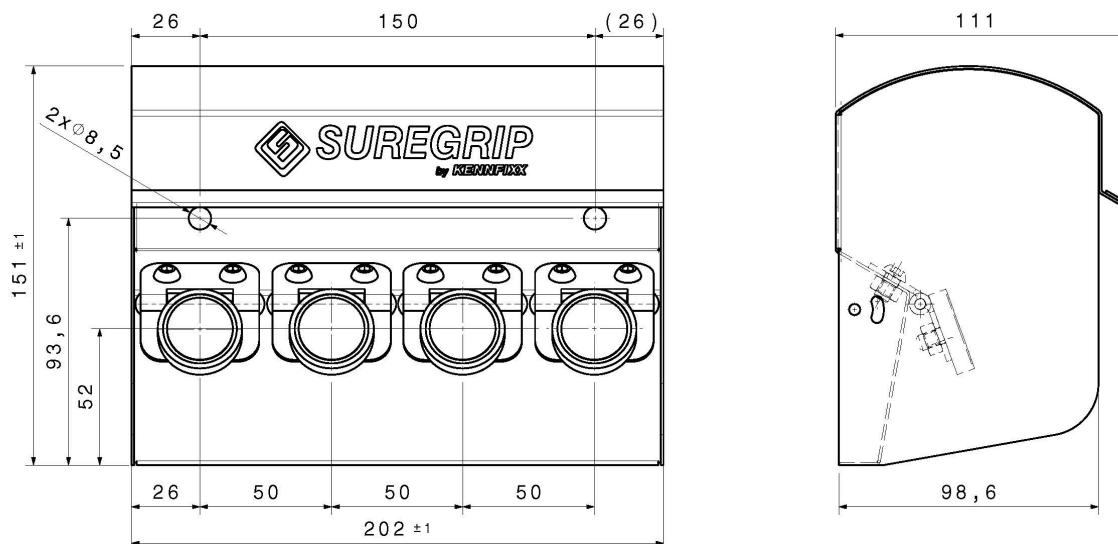

Dimensions

Weight: 0,127 kg – 0,280 lb

Item code	Product name
820900001	SUREGRIP 12 BSP PLUS - 12 BSP EXT BLUE
820900002	SUREGRIP 12 BSP MINUS - 12 BSP EXT BLUE
820900003	SUREGRIP 12 BSP PLUS - 12 BSP EXT YELLOW
820900004	SUREGRIP 12 BSP MINUS - 12 BSP EXT YELLOW
820900005	SUREGRIP 12 BSP PLUS - 12 BSP EXT RED
820900006	SUREGRIP 12 BSP MINUS - 12 BSP EXT RED
820900007	SUREGRIP 12 BSP PLUS - 12 BSP EXT GREEN
820900008	SUREGRIP 12 BSP MINUS - 12 BSP EXT GREEN
820900009	SUREGRIP 12 BSP PLUS - 12 BSP EXT BLACK
820900010	SUREGRIP 12 BSP MINUS - 12 BSP EXT BLACK

Tightening torque: 90 Nm / 66,38 lbf ft

Weight: 0,274 kg – 0,604 lb

Item code	Product name
820900011	SUREGRIP 12 BSP BLUE PLUS + CAP + M I12GS L15
820900012	SUREGRIP 12 BSP BLUE MINUS + CAP + M I12GS L15
820900013	SUREGRIP 12 BSP YELLOW PLUS + CAP + M I12GS L15
820900014	SUREGRIP 12 BSP YELLOW MINUS + CAP + M I12GS L15
820900018	SUREGRIP 12 BSP RED PLUS + CAP + M I12GS L15
820900019	SUREGRIP 12 BSP RED MINUS + CAP + M I12GS L15
820900020	SUREGRIP 12 BSP GREEN PLUS + CAP + M I12GS L15
820900021	SUREGRIP 12 BSP GREEN MINUS + CAP + M I12GS L15
820900022	SUREGRIP 12 BSP BLACK PLUS + CAP + M I12GS L15
820900023	SUREGRIP 12 BSP BLACK MINUS + CAP + M I12GS L15

Tightening torque: 90 Nm / 66,38 lbf ft

Parking station

Weight: 1,18 kg – 2,601 lb

Item code	Product name
820900024	SUREGRIP 4 PARKING STATION

For more information please contact Stucchi Technical Support.